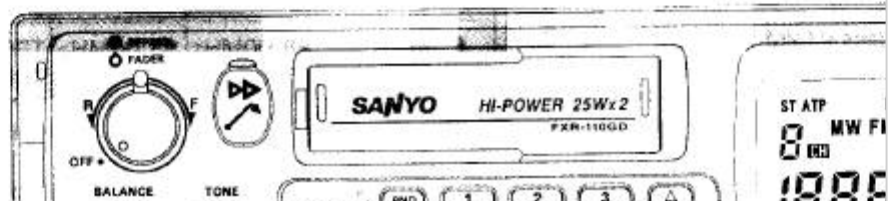

SERVICE MANUAL

COMPACT PANEL DETACHABLE DIN-SIZE FM-STEREO/MW ETR CASSETTE RECEIVER WITH AUTO-TRAVEL/PRESET TUNING

[Table of Contents](#)

[Next Page](#)

1
2
3
4
5

Related Manuals for Sanyo FXR-110GD

[Car Receiver Sanyo FXR-110GD Operating Instructions Manual](#)