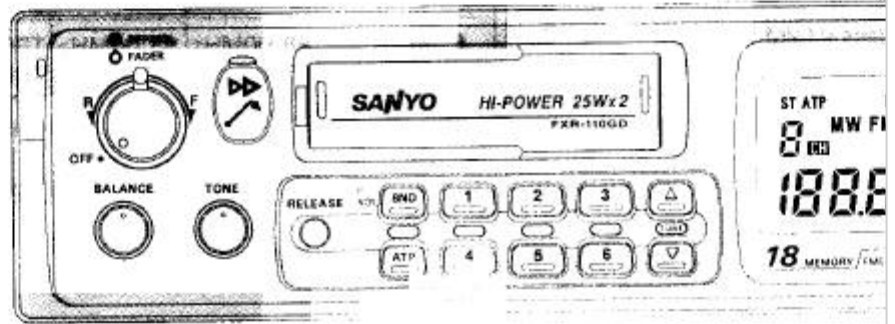

Current

SERVICE MANUAL

COMPACT PANEL DETACHABLE DIN-SIZE FM-STEREO/MW ETR CASSETTE RECEIVER WITH AUTO-TRAVEL/PRESET TUNING

ManualsLib.com

Specifications

FM TUNER SECTION

Frequency Range	87.5 MHz ~ 108 MHz
Usable Sensitivity	10dBf / 75ohms
Frequency Response (± 3 dB)	40Hz ~ 12.5 kHz
Signal to Noise ratio	55 dB
Selectivity (± 400 kHz)	65 dB
Stereo Separation (1 kHz)	30 dB