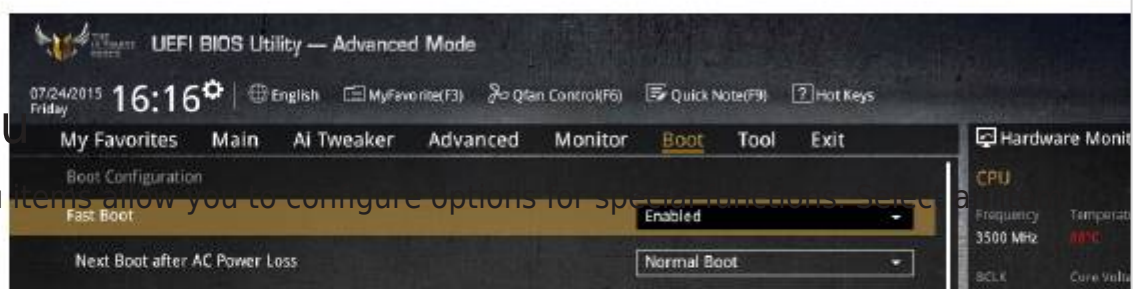

-

[Table of Contents](#)

•

Bookmarks

2.8

Boot menu

The Boot menu items allow you to change the system boot options. Scroll down on the menu to display more items.

2.9

Tool menu

The Tools menu items allow you to configure options for specific hardware components. Then press

<Enter> to display the submenu.

2-14

Chapter 2: BIOS Information

[Table of Contents](#)

[Previous Page](#)