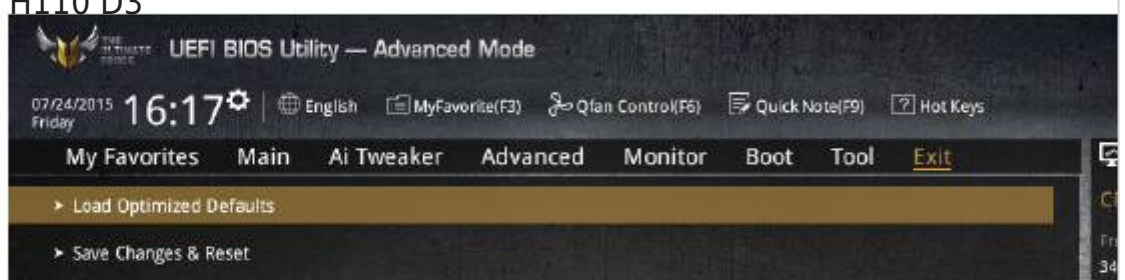

2.10

Exit menu

The Exit menu items allow you to load the optimal default values for the BIOS items, and save or discard your changes to the BIOS items.

ASUS TROOPER H110 D3

2-15