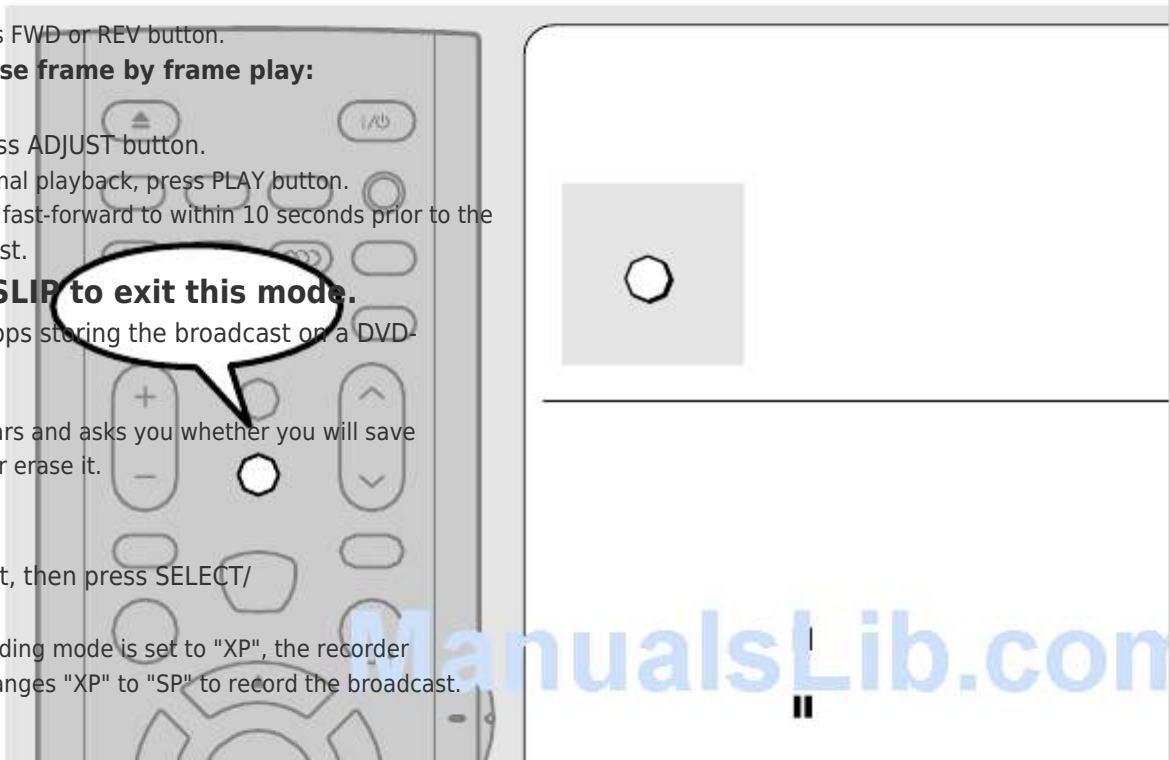

or immediately before it starts, press TIMESLIP.

When Pause TV mode is ready, playback stops automatically.

TIMESLIP

The recorder begins to store the broadcast on a DVD-RAM disc the moment you press the button.

**Locate a scene
methods.**

Fast-forward/fast-reverse:

Press FWD or REV button.

Forward/reverse Slow-motion:

First press button then press FWD or REV button.

Forward/reverse frame by frame play:

First press button then press ADJUST button.

- To resume normal playback, press PLAY button.
- You can play in fast-forward to within 10 seconds prior to the current broadcast.

Press TIMESLIP to exit this mode.

The recorder stops storing the broadcast on a DVD-RAM disc.

TIMESLIP

A message appears and asks you whether you will save the stored data or erase it.

Press

/ buttons to select, then press SELECT/ENTER button.

- When the recording mode is set to "XP", the recorder automatically changes "XP" to "SP" to record the broadcast.