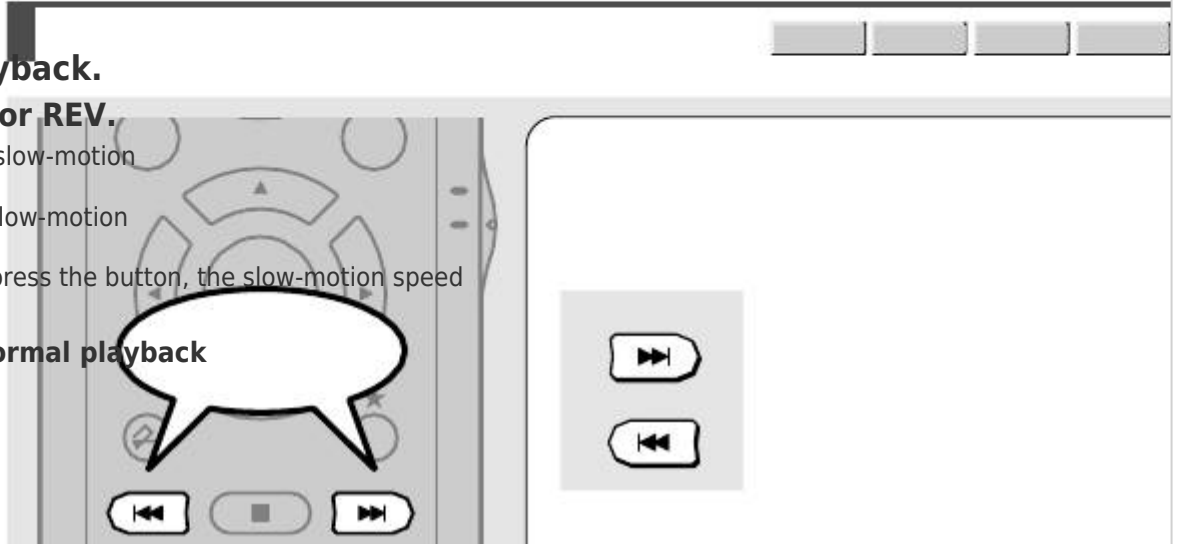

SKIP REV

next chapter or track.

SKIP REV : Playback starts from the beginning of the current chapter or track.

When you press twice, playback starts from the beginning of the previous chapter or track.

DVD-R
DVD-VIDEO
VCD

Press
during playback.

Press FWD or REV.

FWD : Forward slow-motion

FWD

REV : Reverse slow-motion

REV

Each time you press the button, the slow-motion speed changes.

To resume normal playback

Press PLAY.

DVD-R
DVD-VIDEO
VCD
CD

page 116) is set to

[Table of Contents](#)