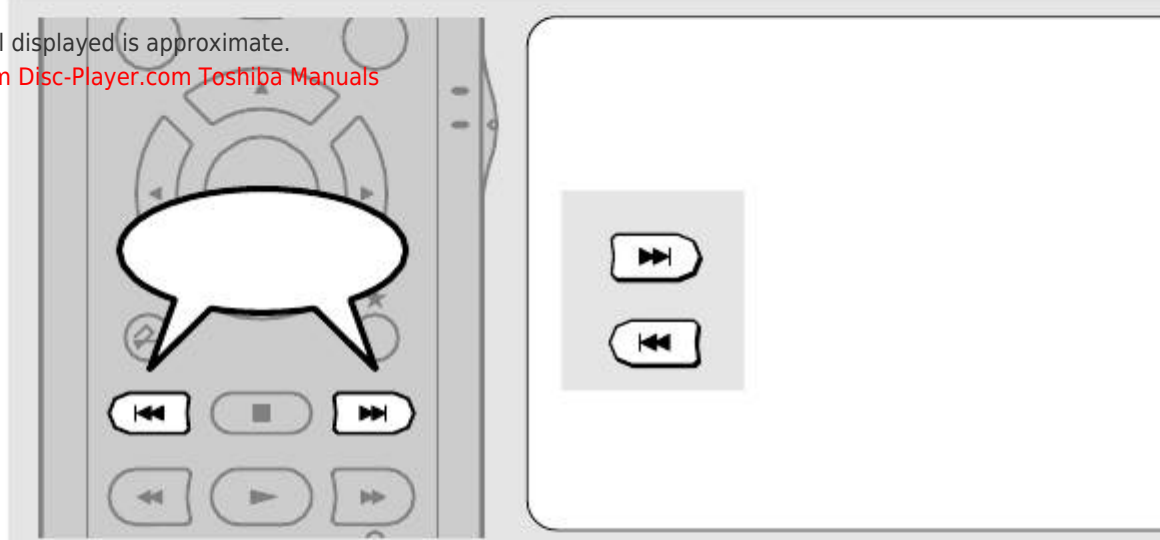

Playing in slow-motion

TOP MENU
INSTANT
REPLAY
QUICK MENU
SKIP REV

Start

REV
REC
SEARCH
T

Notes

- Slow-motion does not provide smooth playback.
- When playing a VIDEO CD, reverse slow-motion playback is not available.
- The speed level displayed is approximate.

Downloaded From Disc-Player.com Toshiba Manuals

60

1

TV
DVD
SELECT/
ENTER
INSTANT
SKIP
STOP
SKIP FWD
PLAY
FWD
DVD-RAM DVD-RW
S
MENU
NAVI