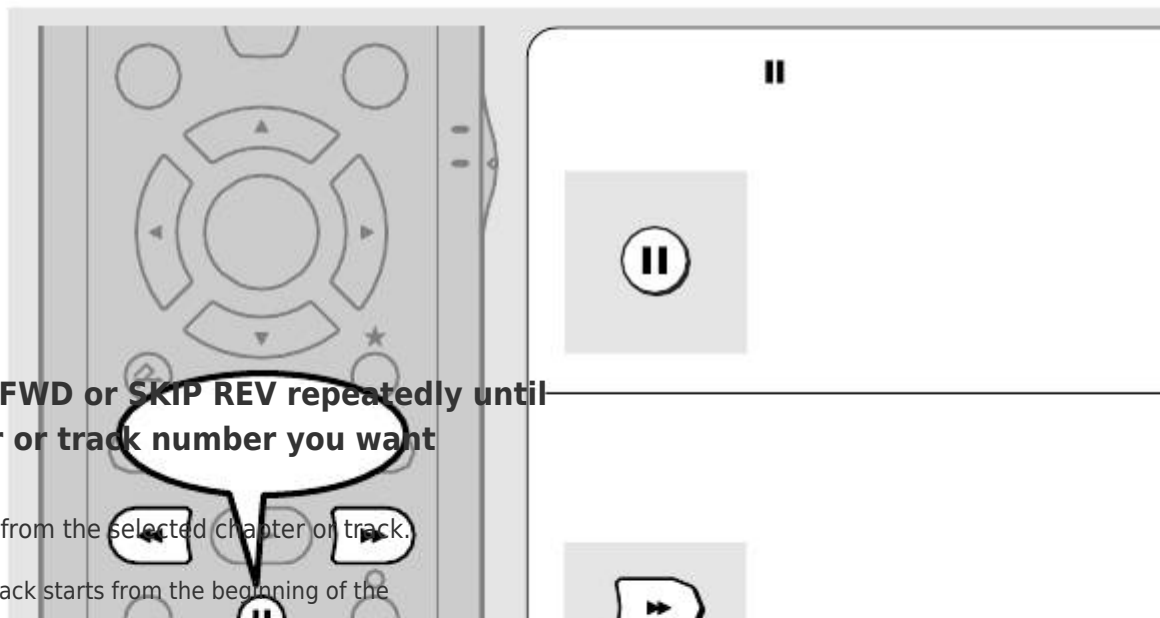

ManualsLib.com

1

TV
DVD
SELECT/
ENTER
INSTANT
SKIP

2

STOP
SKIP FWD
PLAY
FWD
ADJUST
CHP DIVIDE
DVD-RAM DVD-RW

Press SKIP FWD or SKIP REV repeatedly until the chapter or track number you want appears.

Playback starts from the selected chapter or track.

SKIP FWD

SKIP FWD : Playback starts from the beginning of the