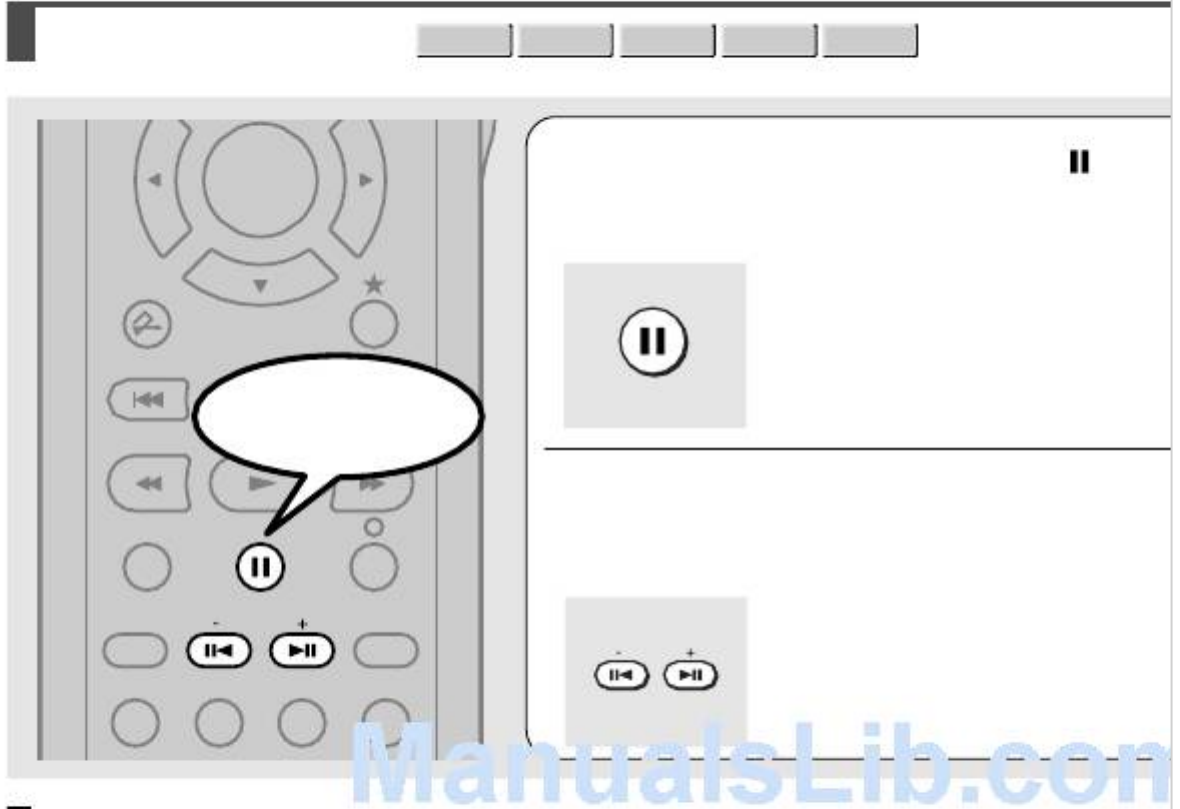

1

4

DVD-RAM DVD-RW

1

SELECT/
ENTER
INSTANT
SKIP
STOP
SKIP FWD

Start

PLAY
FWD

2

ADJUST
CHP DIVIDE
+ 10

2

3

button.

DVD

1

SELECT/
ENTER
INSTANT
SKIP

Start

STOP
SKIP FWD
PLAY
FWD

2

ADJUST
CHP DIVIDE
+ 10

3

2

5

6

0

DVD-R
DVD-VIDEO
VCD

||