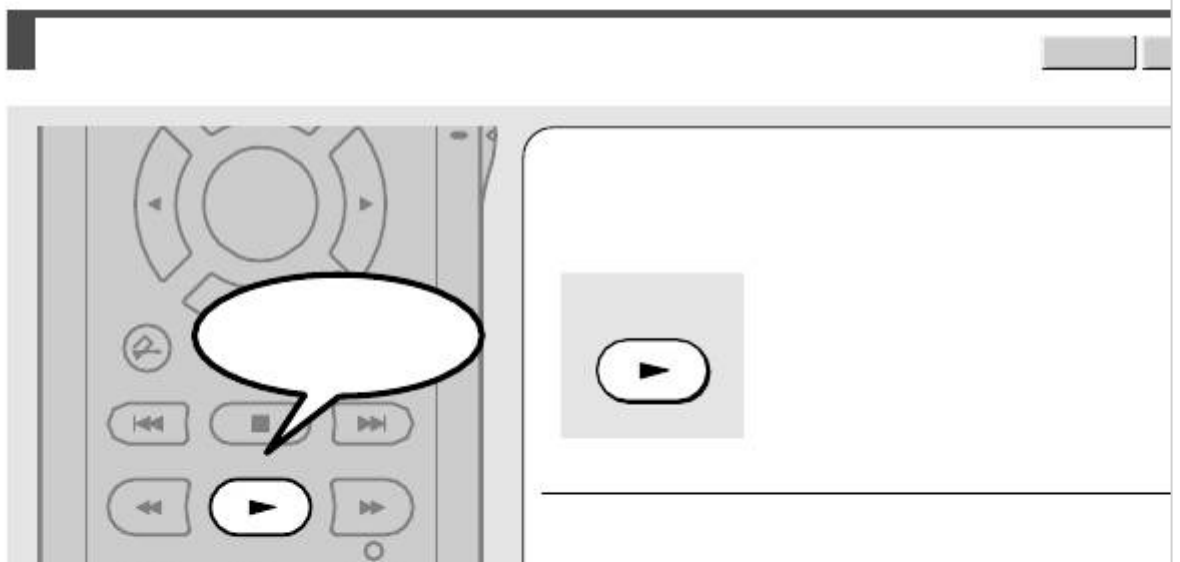

1

4

DVD-RAM DVD-RW

1

SELECT/
ENTER
INSTANT
SKIP
STOP
SKIP FWD

Start

PLAY
FWD

2

ADJUST
CHP DIVIDE
+ 10

2

3

button.

DVD

1

SELECT/
ENTER
INSTANT
SKIP

Start

STOP
SKIP FWD
PLAY
FWD

2

ADJUST
CHP DIVIDE
+ 10

3

2

5

6

0

DVD-R
DVD-VIDEO
VCD

||