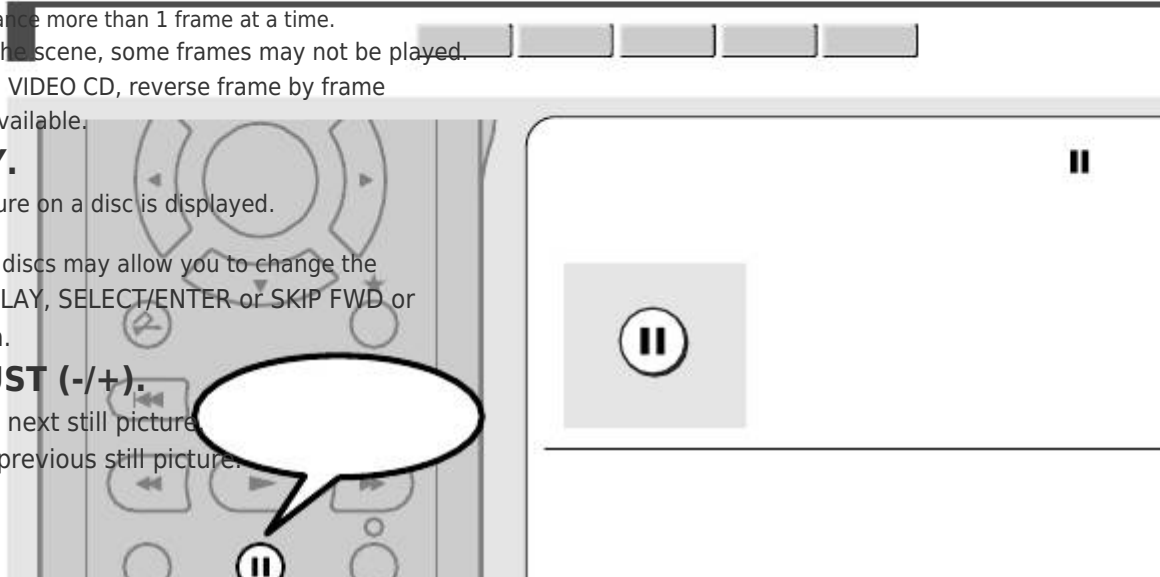

During playback, press .

A still picture is displayed.

Press **ADJUST (-/+)**.

+ : Playback direction

- : Opposite direction

ADJUST

Notes

- Sound is muted during frame by frame playback.
- Frame by frame playback cannot provide smooth playback.
- Picture may advance more than 1 frame at a time.
- Depending on the scene, some frames may not be played.
- When playing a VIDEO CD, reverse frame by frame playback is not available.

Press **PLAY**.

The first still picture on a disc is displayed.

PLAY

Some DVD video discs may allow you to change the pictures using PLAY, SELECT/ENTER or SKIP FWD or SKIP REV button.

Press **ADJUST (-/+)**.

+ : Displays the next still picture

- : Displays the previous still picture.

ADJUST

DVD-RAM DVD-VIDEO

61

[Table of Contents](#)