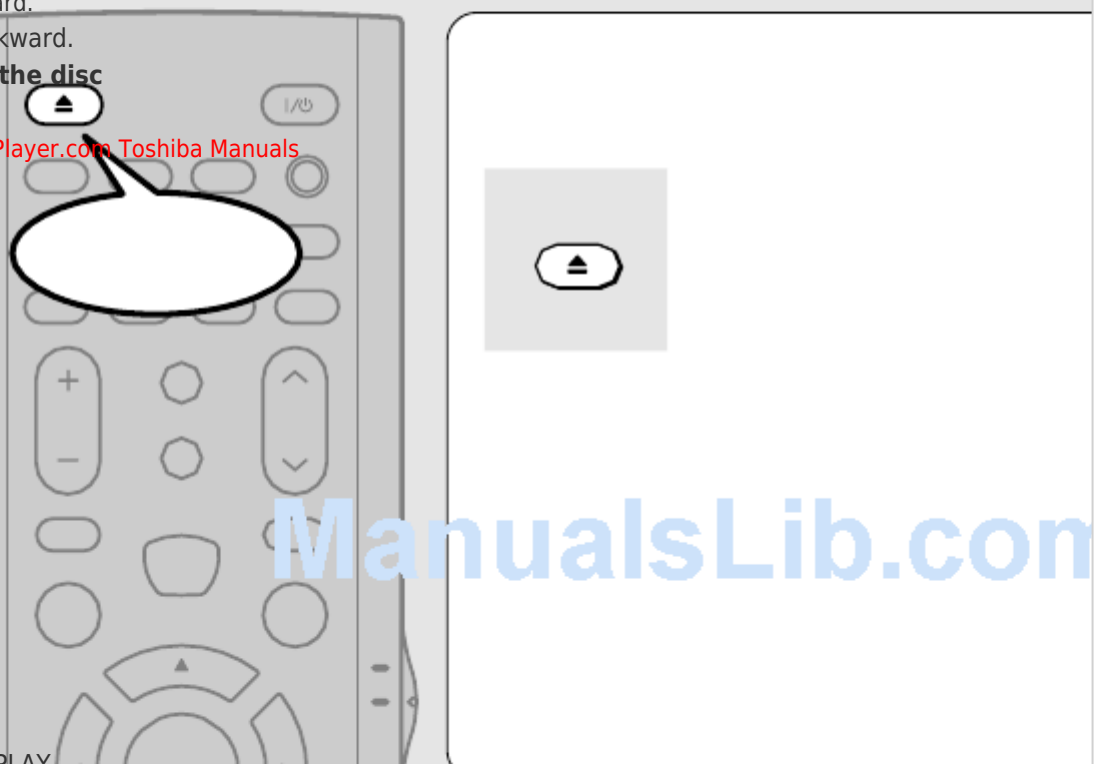

- The DIGITAL AUDIO OUT BITSTREAM/PCM jack outputs MP3/WMA sounds in the linear PCM format regardless of the current "Audio out select" (
- You cannot change the playback speed of MP3/WMA playback.

To stop playback

Press STOP.

If you press PLAY playback will start

To pause playback

Press

To resume, press button. ■

To skip tracks

During playback, press SKIP FWD or SKIP REV repeatedly.

SKIP FWD : To skip forward.

SKIP REV : To skip backward.

Selecting a track in the disc

2 ways are available:

Downloaded From Disc-Player.com Toshiba Manuals

72

page 116) to "Audio".

1

- PROGRESSIVE
- ZOOM
- SETUP
- CH
- TIMESLIP
- INPUT SELECT
- EASY
- MENU
- NAVI
- TV
- DVD
- SELECT/

page 114) selection.

button again or press PLAY

Load a CD that contains MP3/WMA files.

Playback starts from the first track of a current folder.

OPEN/CLOSE

On "CONTENT MENU Audio List"

1) Press EASY NAVI.

2) Press

then press SELECT/ENTER.

CONTENT MENU Audio List appears.

e.g.

001
004
007
010

File number

If you select this icon and press SELECT/ENTER button, upper folders appear.

e.g.

JPG_MP3
003