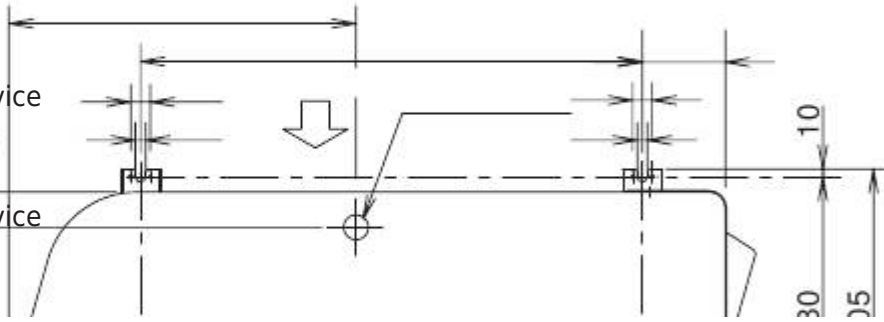

valve

ø9.52 (3/8")

Wide tube service

valve

ø12.7 (1/2")

[Table of Contents](#)

[Previous Page](#)  
[Next Page](#)

1  
...  
5  
6  
7  
8  
9  
10  
11  
12