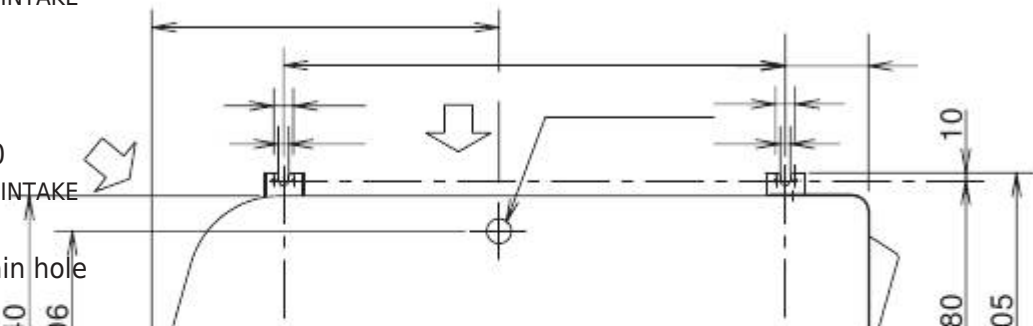

3. DIMENSIONAL DATA

Outdoor Unit
SAP - CMRV3143GJ

465

25

AIR INTAKE

13

13

25

660

AIR INTAKE

25

Drain hole

13