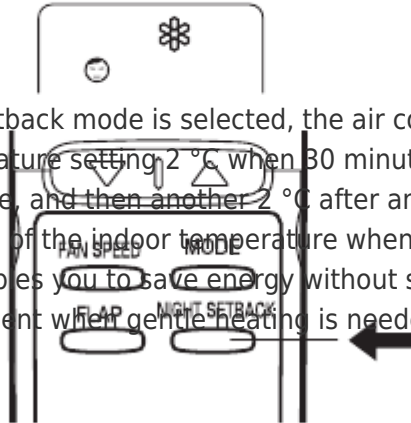

raises the temperature setting 1 °C when 30 minutes have passed after the selection was made, and then another 1 °C after another 30 minutes have passed, regardless of the indoor temperature when night setback was selected. This enables you to save energy without sacrificing comfort. This function is convenient when gentle cooling is needed.

Setting

temperature

Press the NIGHT SETBACK button

)

When the night setback mode is selected, the air conditioner automatically lowers the temperature setting 2 °C when 30 minutes have passed after the selection was made, and then another 2 °C after another 30 minutes have passed, regardless of the indoor temperature when night setback was selected. This enables you to save energy without sacrificing comfort. This function is convenient when gentle heating is needed.

Setting

temperature

Press the NIGHT SETBACK button

1 °C (2 °F)

1 °C (2 °F)

30 min. Time

30 min.

2 °C (4 °F)

30 min.

30 min.

2 °C (4 °F)

Time

17

[Table of Contents](#)