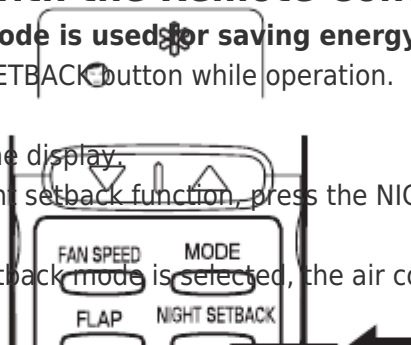

## Operation with the Remote Control Unit (continued)

**Night Setback Mode is used for saving energy.**

Press the NIGHT SETBACK button while operation.

The

mark appears in the display.

To release the night setback function, press the NIGHT SETBACK button again.

When the night setback mode is selected, the air conditioner automatically

)

raises the temperature setting 1 °C when 30 minutes have passed after the selection was made, and then another 1 °C after another 30 minutes have passed, regardless of the indoor temperature when night setback was selected. This enables you to save energy without sacrificing comfort. This function is convenient when gentle cooling is needed.