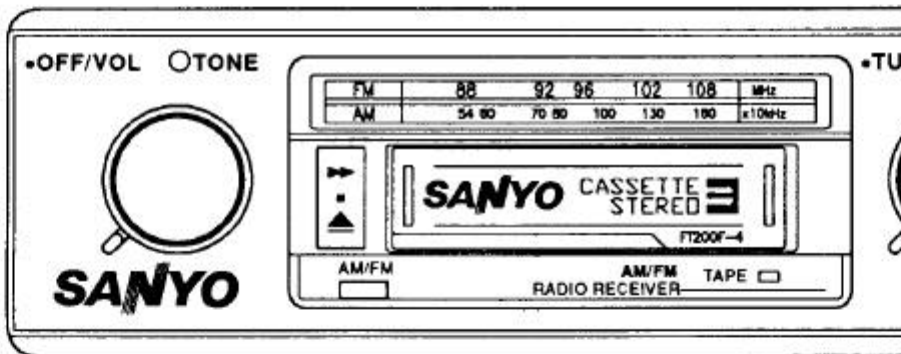

~R STEREO
FT200F-4(sAuDI
ARABIA
TH FM/AM
REVISED

Effective from: Serial No
19242636

(GENERAL)
19233634
(SAUDI ARABIA)

SERVICE MANUAL COMPACT CASSETTE IN-DASH CAR STEREO PLAYER WITH FM/AM RADIO

.OFF/VOL
OTONE
f
l
TUNE 0
BALANCE

D
g II
m
l
88
92
96
102
108
lml
5400
mm
lm
130
lm
XIWIZ

1*
1
*
s
o
CA:.....
-
nmX+
o
c)

SA#YO

AMIFM
AM/FM
TAPE
-
RADIO
RECEIVER

PRODUCT CODE No.

14756772

(GENERAL)

14756770

(SAUDI ARABIA)

SPECIFICATIONS

u
Tape ..... Cassette
Tape Speed

SPECIFICATIONS

crnlS	Tape	Cassette
Wow & Flutter	Tape Speed	4.75 cm/s
%WRMS	Wow & Flutter	0.3% WRMS
Output Power	Output Power	Maximum 7.7W x 2 (at 14.4V, 4 ohms)
7.7W x 2 (at 14.4V, 4 ohms load)	Signal to noise ratio	35 dB
Signal to noise ratio	Crosstalk	35 dB
Crosstalk	Frequency response	50 - 8,000 Hz
Frequency response	Speaker output impedance	4 ohms or 8 ohms.
	Frequency ranges	AM: 531 - 1602 kHz FM: 87.5 - 108 MHz

ManualsLib.com