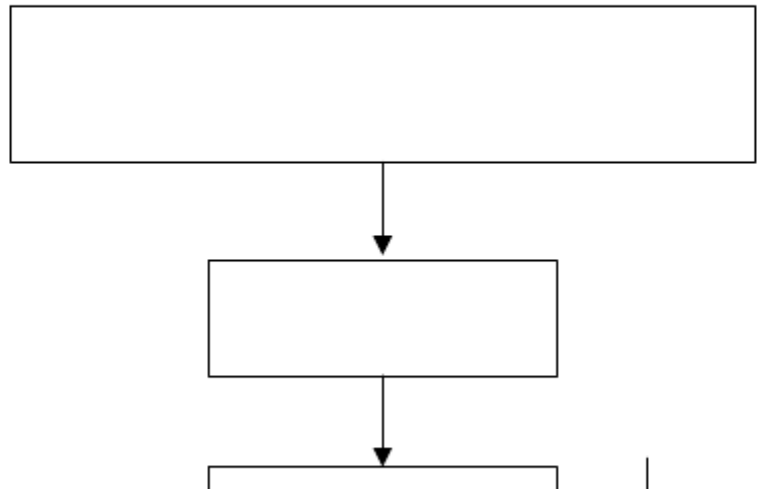

Confirm that the cables and the source signals are good.

What is the problem?

Bad or missing tint or color

Missing logo, VGA, composite video, or S-video

Distorted image, noisy, rolling, torn, frozen, 'plaid', repeated, or shifted image

(page 79)

Select Factory Reset from the Settings>Service menu.

If in doubt, feed the signal to a good projector.

Dim image or unstable

focus

(page 80)

77

[Table of Contents](#)