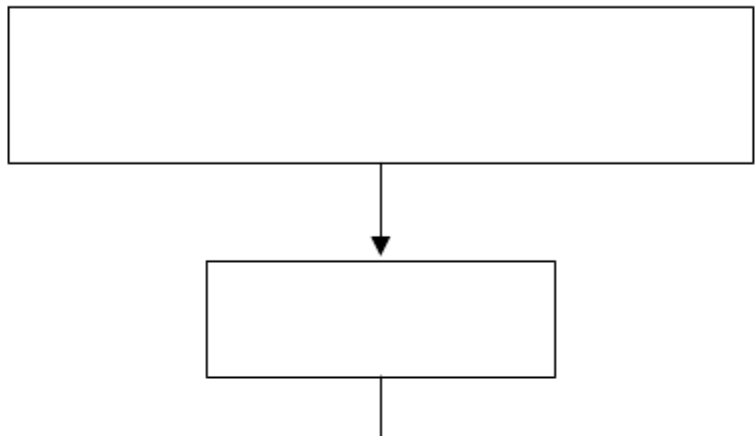

Image Problems

No image at all.

Vertical or horizontal lines.

Sparkley picture.

Clusters of dark pixels.

(page 78)

TDP-MT8 Service Guide

The image is not correct.

The projector starts and runs normally.

The menus are accessible. The lamp is lit.

Flash the projector

with the latest software.

Confirm that all image adjustments are set to the factory defaults.