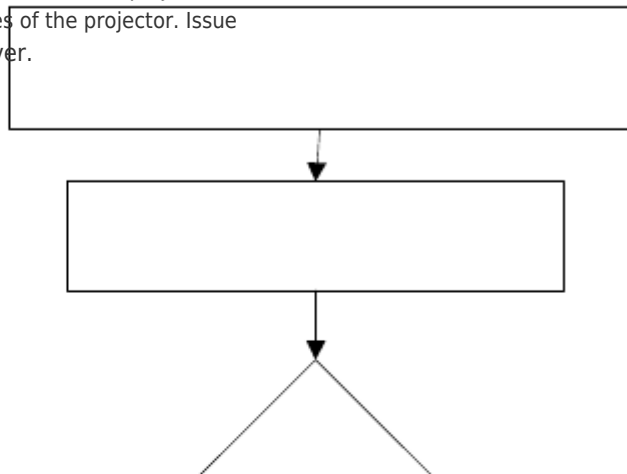

Use known good batteries in the remote.

Aim the remote at each of the IR receivers on the projector.

There are IR receivers on all four sides of the projector. Issue a remote command to each receiver.

TDP-MT8 Service Guide

Infrared remote problem

Does the remote work?

No

Replace the remote.

Does the remote work?

No

Does the projector respond to the command

from any of the IR receivers?