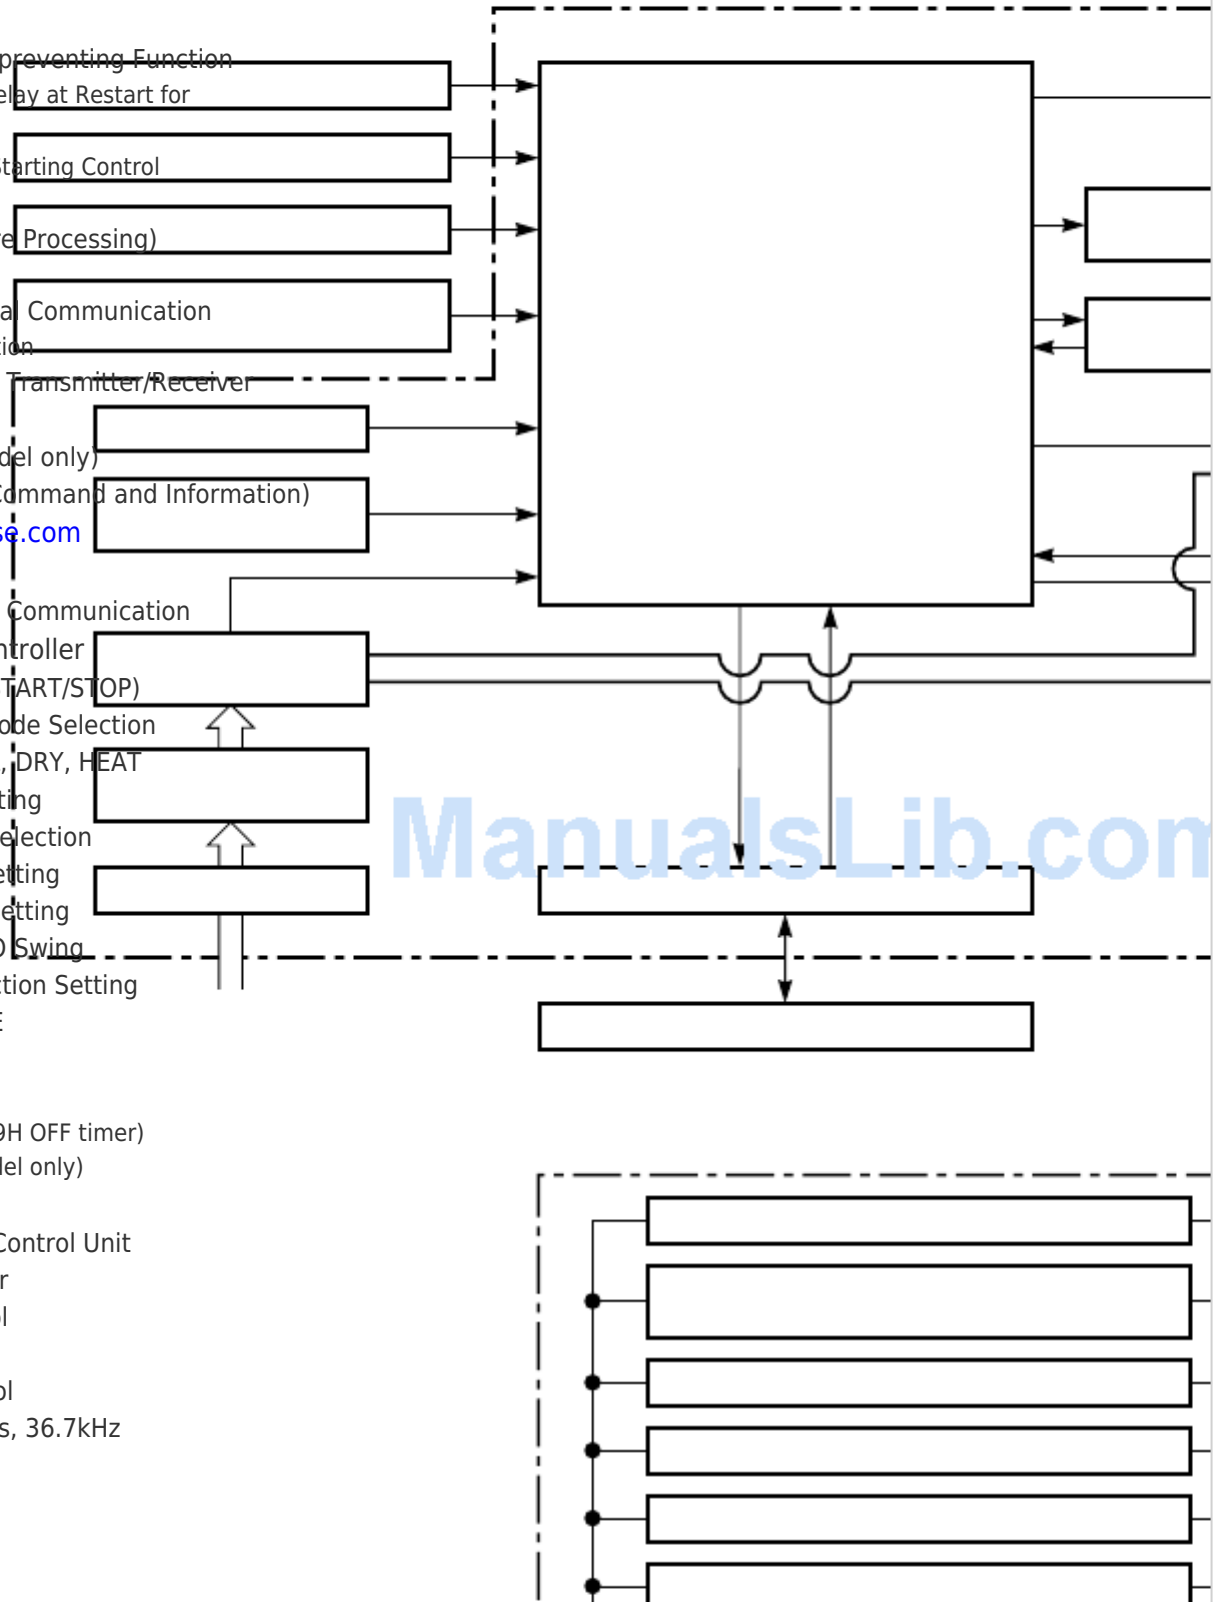

From Outdoor Unit

~

220-240V

~

220V

REMOTE CONTROLLER

More user manuals on

8. CONTROL BLOCK DIAGRAM

Functions

• Cold draft preventing Function

• 3-minute Delay at Restart for

Compressor

• Fan Motor Starting Control

• Processing

(Temperature Processing)

• Timer

• Serial Signal Communication

• Clean Function

Serial Signal Transmitter/Receiver

50Hz

60Hz (-E model only)

(Operation Command and Information)

ManualsBase.com

M.C.U.

Serial Signal Communication

Remote Controller

Operation (START/STOP)

Operation Mode Selection

AUTO, COOL, DRY, HEAT

Thermo. Setting

Fan Speed Selection

ON TIMER Setting

OFF TIMER Setting

Louver AUTO Swing

Louver Direction Setting

SLEEP MODE

Hi POWER

Air Purifier

OFF (1, 3, 5, 9H OFF timer)

8°C (-ND model only)

- 25 -

Indoor Unit Control Unit

Louver Motor

Drive Control

Indoor Fan

Motor Control

Infrared Rays, 36.7kHz

Louver

Motor

Indoor

Fan Motor