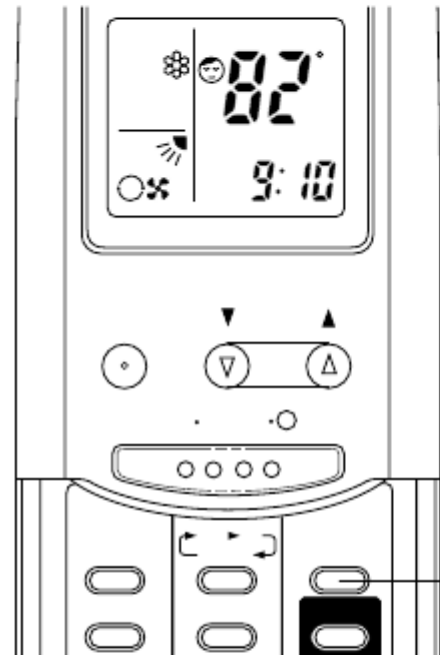

)

When the night setback mode is selected, the air conditioner automatically raises the temperature setting 2 °F when 30 minutes have passed after the selection was made, and then another 2 °F after another 30 minutes have passed, regardless of the indoor temperature when night setback was selected. This enables you to save energy without sacrificing comfort. This function is convenient when gentle cooling is needed.

Setting temperature

manuals search engine
AIR CONDITIONER

A
PM
1HR.
TEMP.
TIMER
ON I /OFF
NIGHT
OFF
ON
SETBACK
MODE
CLOCK
FLAP
HH

FAN SPEED
MM

2 °F

30 min.

Press the
NIGHT SETBACK
button

F

2 °F

30 min.

Time

15

ManualsLib.com

[Table of Contents](#)