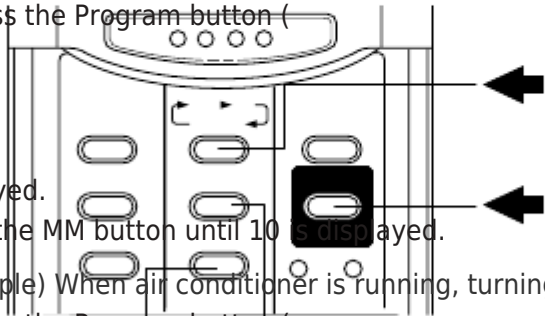

Setting the Timer

NIGHT
SETBACK

A/C
SENSOR

(Example) To set to 9:10 p.m.

1. Press the Program button (times.
2. Press displayed.
3. Press the MM button until 10 is displayed.

(Example) When air conditioner is running, turning it off at 11:30 p.m.

1. Press the Program button (OFF
2. Press the HH button until PM 11 is displayed.
3. Press the MM button until 30 is displayed.

3. Press the TIMER SELECT button once to set OFF time.

manuals search engine