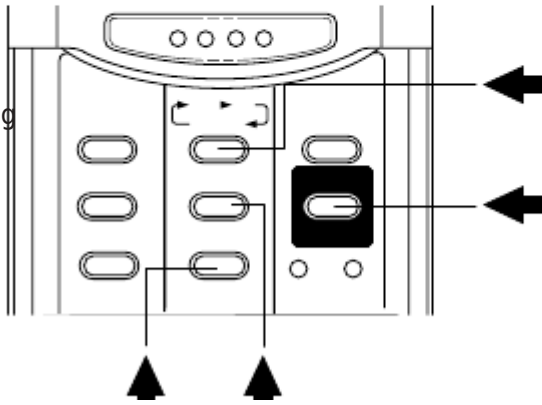

The display will change automatically show the present time after 10 sec.

The present are displayed.

OFF will auto-stop flashing and OFF back to time and 17

[Table of Contents](#)