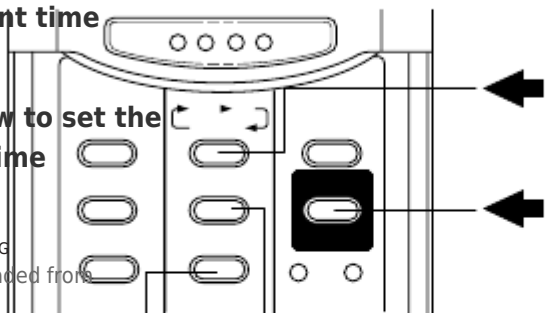

ON I /OFF
OFF
ON
MODE
CLOCK
FLAP
HH
FAN SPEED
MM
ACL
TIME SET
SELECT
BATTERIES

1. How to set the present time

PM

2. How to set the OFF time

PM

01-201-17EG

Downloaded from