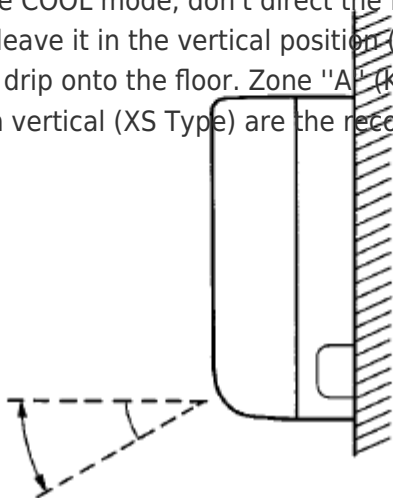

Adjusting the Airflow Direction

A. Horizontal (Wall mounted type only)

The horizontal airflow can be adjusted by moving the vertical vane to the left or right.

B. Vertical

Confirm that the remote control unit has been turned on. Press the FLAP button to start the flap moving up and down (flap movement and to direct the air in the desired direction, press the FLAP button again. In the COOL mode, don't direct the flap down more than 30° (KS, TS Types), or leave it in the vertical position (XS Type), otherwise condensation may drip onto the floor. Zone "A" (KS, TS Type) and any position other than vertical (XS Type) are the recommended flap positions for cooling.

ON I /OFF
NIGHT
OFF
ON
SETBACK
MODE
CLOCK
FLAP
HH

FAN SPEED
MM
A/C
ACL
TIME SET
SELECT
SENSOR
BATTERIES

Operation without the Remote Control Unit

ManualsLib.com

If you have lost the remote control unit or it has trouble, follow the steps below.

1. When the air conditioner is stopped.

If you want to turn on the air conditioner, switch the operation selector to the OFF position, and then to the ON position.

Flap

NOTE

2. When the air conditioner is running.

If you want to turn off the air conditioner, switch the operation selector to the OFF position.

manuals search engine