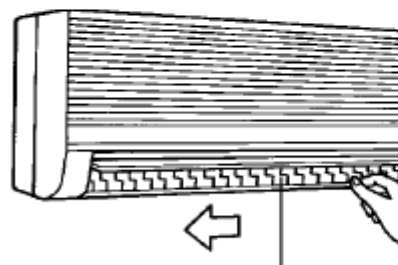

Adjusting the Airflow Direction

A. Horizontal (Wall mounted type only)

The horizontal airflow can be adjusted by moving the vertical vane to the left or right.

B. Vertical

Confirm that the remote control unit has been turned on. Press the FLAP button to start the flap moving up and down (flap movement and to direct the air in the desired direction, press the FLAP button again. In the COOL mode, don't direct the flap down more than 30° (KS, TS Types), or leave it in the vertical position (XS Type), otherwise condensation may drip onto the floor. Zone "A" (KS, TS Type) and any position other than vertical (XS Type) are the recommended flap positions for cooling.

ON I /OFF
NIGHT
OFF
ON
SETBACK
MODE
CLOCK
FLAP
HH

FAN SPEED
MM
A/C
ACL
TIME SET
SELECT
SENSOR
BATTERIES

Operation without the Remote Control Unit

ManualsLib.com

If you have lost the remote control unit or it has trouble, follow the steps below.

1. When the air conditioner is stopped.

If you want to turn on the air conditioner, switch the operation selector to the OFF position, and then to the ON position.

Flap

NOTE

2. When the air conditioner is running.

If you want to turn off the air conditioner, switch the operation selector to the OFF position.

manuals search engine