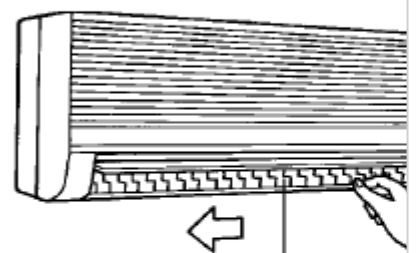

**Indoor unit
(Wall mounted type)**

**30°
Zone**

**"A"
for
COOLING
INDOOR UNIT**

**Operation
selector
(Wall mounted type)**

20

Downloaded from
www.Manualslib.com

Adjusting the Airflow Direction

A. Horizontal (Wall mounted type only)