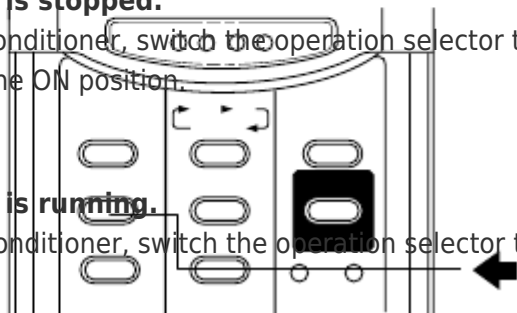

1. When the air conditioner is stopped.

If you want to turn on the air conditioner, switch the operation selector to the OFF position, and then to the ON position.

Flap

NOTE

2. When the air conditioner is running.

If you want to turn off the air conditioner, switch the operation selector to the OFF position.

manuals search engine

Left

Do not move the flap with your hands.

CAUTION

Air outlet grille

The set temperature and fan speed are automatically set at the last selection before stopping.