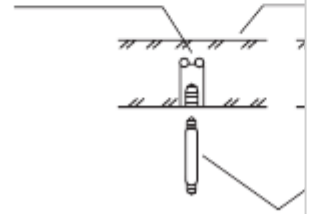

Unit: inch (mm)

C

D

E

10-9/32

12-1/8

4-7/8

Refrigerant tubing joint (gas tube side)		
Suspension lug		