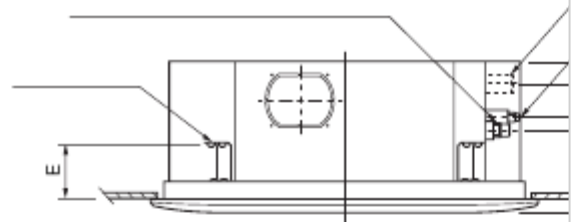

structure, or by any other method that ensures that the unit will be securely and safely suspended.

(2) Follow Fig. 3-2 and Table 3-1 to make the holes in the ceiling.

Table 3-1

Type

XH(W)2672R

(PNR-XH2442)

XH(W)3672R, XH(W)4272R

(PNR-XH3642)

(3) Determine the pitch of the suspension bolts using the supplied full-scale installation diagram. The diagram and table (Fig. 3-3 and Table 3-2) show the relationship between the positions of the suspension fitting, the unit, and the panel.

Table 3-2

Type

XH(W)2672R

(PNR-XH2442)

XH(W)3672R, XH(W)4272R

(PNR-XH3632)

Page 26

Unit: inch (mm)

Length

A

B

32-9/32

22-9/32

(820)

(566)

43-11/16

33-11/16

(1,110)

(856)

Refrigerant tubing joint (gas tube side)

Suspension lug

Length

A

B

6-3/16

7-5/32

(157)

(182)

6-3/16

7-5/32

(157)

(182)

Hole-in-anchor

Hole-in-plug

Suspension bolt (M10 or 3/8")

(field supply)

A (Ceiling opening)

(Suspension bolt pitch)

Grille center

Fig. 3-3

Unit: inch (mm)

C

D

E

10-9/32

12-1/8

4-7/8

Refrigerant tubing joint (gas tube side)		
Suspension lug		

ManualsLib.com