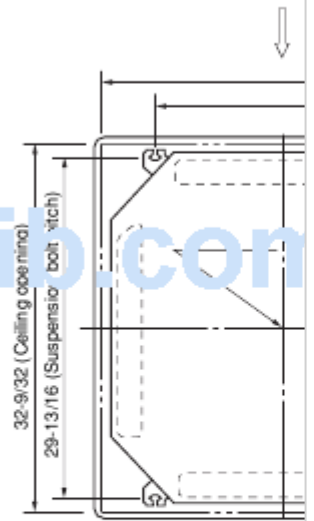

Unit: inch (mm)

C

D

E

10-9/32

12-1/8

4-7/8

Refrigerant tubing joint (gas tube side)		
Suspension lug		

ManualsLib.com

(261)
(308)
(124)
11-15/32
13-1/16
4-7/8
(291)
(338)
(124)

26
Concrete
Insert

Fig. 3-1

X
B
Drain hose
side
Refrigerant
tubing side
Unit: inch

Fig. 3-2

Drain connection (other side)
(VP25)
Refrigerant tubing joint
(liquid tube side)
Unit: inch