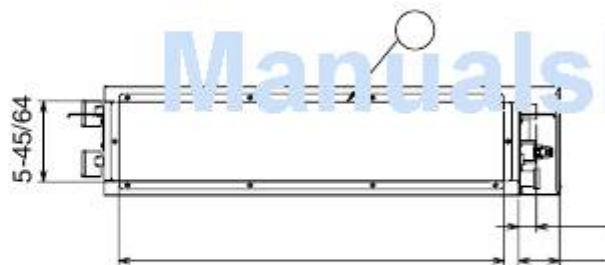

- (17-23/32
- 17-23/32
- (Field supply)
- 1-29/64
- 5-29/32
- 5
- 35/64
- 5-13/64 8-21/32
- 9
- 29/32
- * Frame Filter Uninstalled

Fig. 3-20
14

Electrical component box
Inspection access

- 17-23/32"
- 17-23/32"
- Refrigerant tubing
- min.25-5/8"
- MIN.25/32"
- *MIN.25/32"

Fig. 3-19

- 1-7/64
- 1-3/16
- 3-5/16
- 3-3/16

7
1
Water inlet
1-19/64
2
)
6-1/32
8
5-29/32
7-7/8
10-ø1/8
(Hole)
8-21/32 5-13/64
27-23/32
29/32
x
Unit: in.
Ceiling
2-ø1/8
(Hole)
3
35/64
Unit: in.

[Table of Contents](#)