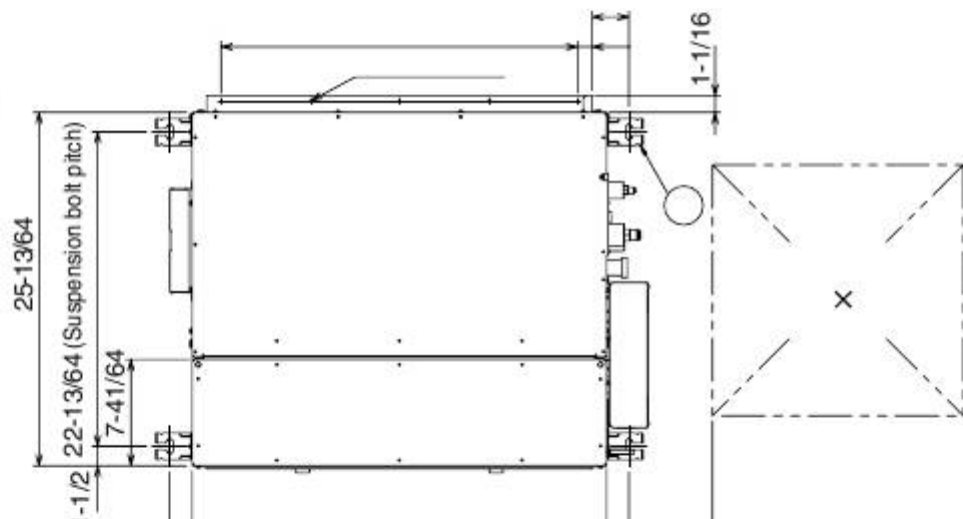

- (17-23/32
- 17-23/32
- (Field supply)
- 1-29/64
- 5-29/32
- 5
- 35/64
- 5-13/64 8-21/32
- 9
- 29/32
- * Frame Filter Uninstalled

Fig. 3-20
14

Electrical component box
Inspection access

- 17-23/32"
- 17-23/32"
- Refrigerant tubing
- min.25-5/8"
- MIN.25/32"
- *MIN.25/32"

Fig. 3-19

- 1-7/64
- 1-3/16
- 3-5/16
- 3-3/16

7
1
Water inlet
1-19/64
2
)
6-1/32
8
5-29/32
7-7/8
10-ø1/8
(Hole)
8-21/32 5-13/64
27-23/32
29/32
x
Unit: in.
Ceiling
2-ø1/8
(Hole)
3
35/64
Unit: in.

[Table of Contents](#)