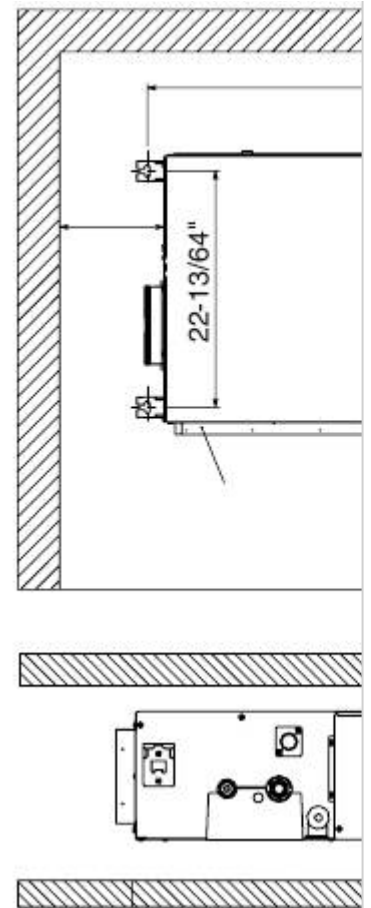

-

Troubleshooting

•

Bookmarks

Slim Concealed-Duct Type (UM Type)

3-8. Required Minimum Space for Installation and Service

- This air conditioner is usually installed above the ceiling so that the indoor unit and ducts are not visible. Only the air intake and air outlet ports are visible from below.
- The minimum space for installation and service is shown in the diagram.
- *H dimension means the minimum height of the unit.
- Select the *H dimension such that a downward

- (17-23/32
- 17-23/32
- (Field supply)
- 1-29/64
- 5-29/32
- 5
- 35/64
- 5-13/64 8-21/32
- 9
- 29/32
- * Frame Filter Uninstalled

Fig. 3-20
14

Electrical component box
Inspection access

- 17-23/32"
- 17-23/32"
- Refrigerant tubing
- min.25-5/8"
- MIN.25/32"
- *MIN.25/32"