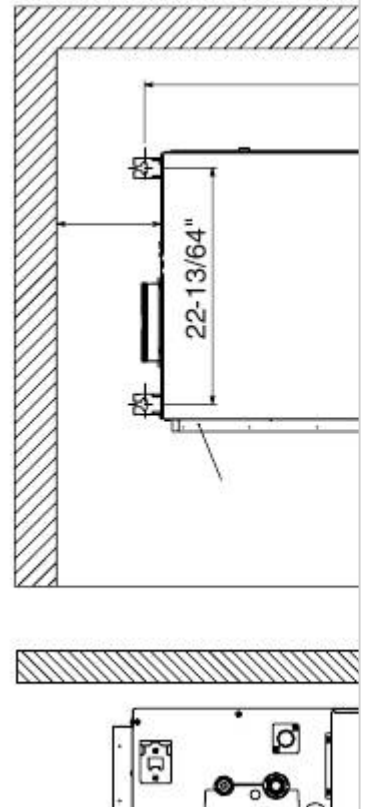

- (17-23/32
- 17-23/32
- (Field supply)
- 1-29/64
- 5-29/32
- 5
- 35/64
- 5-13/64 8-21/32
- 9
- 29/32
- * Frame Filter Uninstalled

Fig. 3-20
14

Electrical component box
Inspection access

- 17-23/32"
- 17-23/32"
- Refrigerant tubing
- min.25-5/8"
- MIN.25/32"
- *MIN.25/32"

Fig. 3-19

- 1-7/64
- 1-3/16
- 3-5/16
- 3-3/16

7
1
Water inlet
1-19/64
2
)
6-1/32
8
5-29/32
7-7/8
10-ø1/8
(Hole)
8-21/32 5-13/64
27-23/32
29/32
x
Unit: in.
Ceiling
2-ø1/8
(Hole)
3
35/64
Unit: in.

[Table of Contents](#)