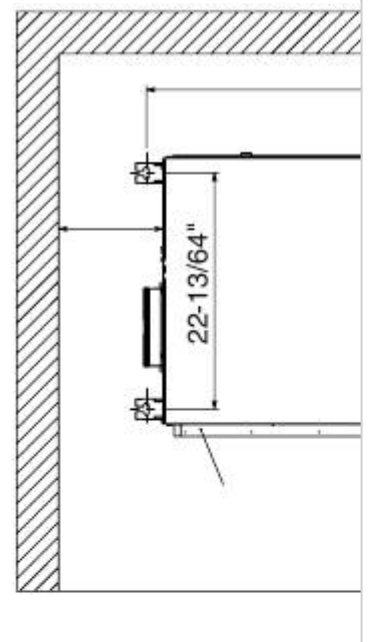

-

Troubleshooting

•

Bookmarks

Slim Concealed-Duct Type (UM Type)

3-8. Required Minimum Space for Installation and Service

- This air conditioner is usually installed above the ceiling so that the indoor unit and ducts are not visible. Only the air intake and air outlet ports are visible from below.
- The minimum space for installation and service is shown in the diagram.
- *H dimension means the minimum height of the unit.
- Select the *H dimension such that a downward