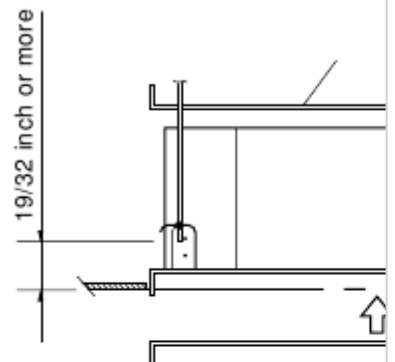

3-3. Placing the Unit Inside the Ceiling

(1) When placing the unit inside the ceiling, determine the pitch of the suspension bolts using the supplied full-scale installation diagram. (Fig. 3-4) The size of the opening for the indoor unit can be confirmed by attaching the full-scale installation diagram beneath the unit. (Fig. 3-4)

Tubing and wiring must be laid inside the ceiling when suspending the unit. If the ceiling is already constructed, lay the tubing and wiring into position for connection to the unit before placing the unit inside the ceiling.

(2) The length of suspension bolt must be appropriate for a distance between the bottom of the bolt