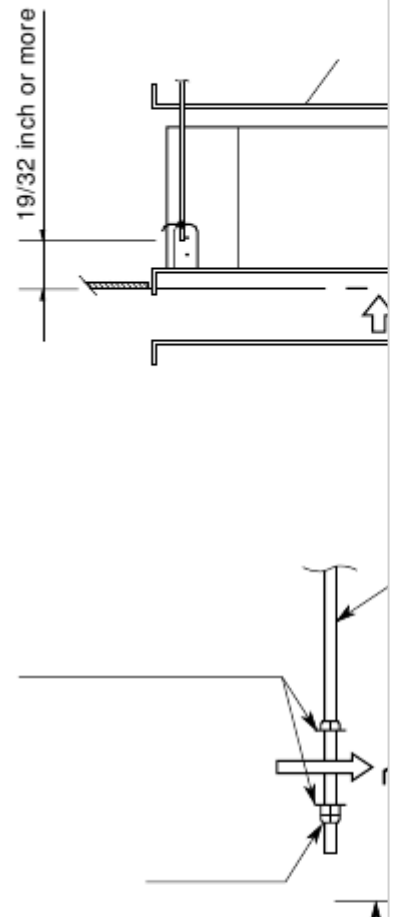

and the bottom of the ceiling of 19/32 in. or more as shown in Fig. 3-4.

(3) Thread the 2 hexagonal nuts (field supply) and washers onto the 4 suspension bolts as shown in Fig. 3-5.

Use 2 sets of nuts and washers (upper and lower), so that the unit will not fall off the suspension lugs.

(4) Remove the protective cardboard used to protect the fan parts during transport.

(5) Adjust the distance between the unit and surface of the ceiling. (1-7/8 in.) (Fig. 3-4)

Full-scale installation diagram
(printed on a cardboard packing)

Nuts and washers

(Use above and below)

Double nuts

15

S4359146

Full-scale installation
diagram

2040_X_1

Fig. 3-4

Suspension bolt

Suspension lug

Upper

Lower

Notch

1-7/8 inch

Fig. 3-5

1971_X_1

[Table of Contents](#)