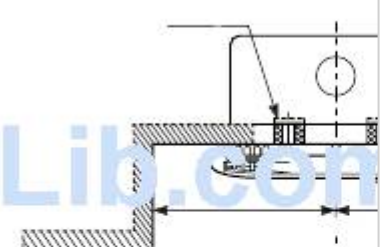

the wall.

Mounting dimensions for continuous installation

When mounting the remote controller on a wall, please see Fig. 6-1 and Fig.6-2.

3-21/32 in. or more
(from wall)

Spacer

3-17/32 in. or more

Wall

(from wall)

Hole for routing
remote control
cable ●

JIS CB8340 ●

One switchbox
(no cover)

Spacer

3-17/32 in. or more

Wall

(from wall)

Hole for routing
remote control
cable ●

JIS CB8340 ●

Two switchbox
(no cover)

45 ●

S4359146

4-29/32 in. or more
(during continuous
installation)

4-29/32 in. or more
(during continuous
installation) ●

3/32 in.

(amount offset from JIS box)
1987_C_1

Fig. 6-1

4-29/32 in. or more
(during continuous
installation)

1988_C_1

Fig. 6-2

ManualsLib.com

Table of Contents