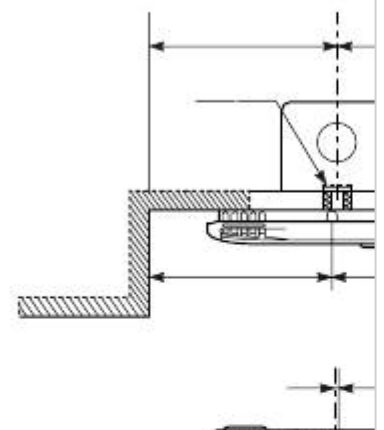

6. HOW TO INSTALL THE WIRED REMOTE CONTROLLER (OPTIONAL PART)

6-1. Installation site selection

Install the remote controller at a height of between 3-5 ft. above the floor.

Do not install the remote controller in a place where it will be exposed to direct sunlight or near a window or other place where it will be exposed to the outside air.

Be sure to install the remote controller vertically, such as on a wall.

The mounting position for the remote controller should be located in an accessible place for control.

Never cover the remote controller or recess it into