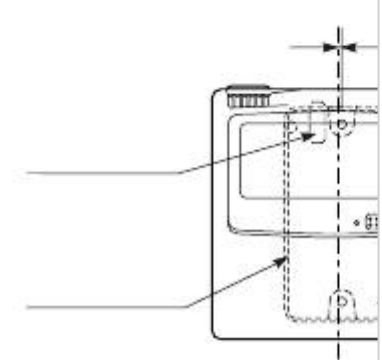

the wall.

Mounting dimensions for continuous installation

When mounting the remote controller on a wall, please see Fig. 6-1 and Fig.6-2.

3-21/32 in. or more
(from wall)

Spacer

3-17/32 in. or more

Wall

(from wall)

Hole for routing
remote control
cable ●

JIS CB8340 ●

One switchbox
(no cover)

Spacer

3-17/32 in. or more

Wall

(from wall)

Hole for routing
remote control
cable ●

JIS CB8340 ●

Two switchbox
(no cover)

45 ●

S4359146

4-29/32 in. or more
(during continuous
installation)

4-29/32 in. or more
(during continuous
installation) ●

3/32 in.

(amount offset from JIS box)
1987_C_1

Fig. 6-1

4-29/32 in. or more
(during continuous
installation)

1988_C_1

Fig. 6-2

ManualsLib.com

Table of Contents