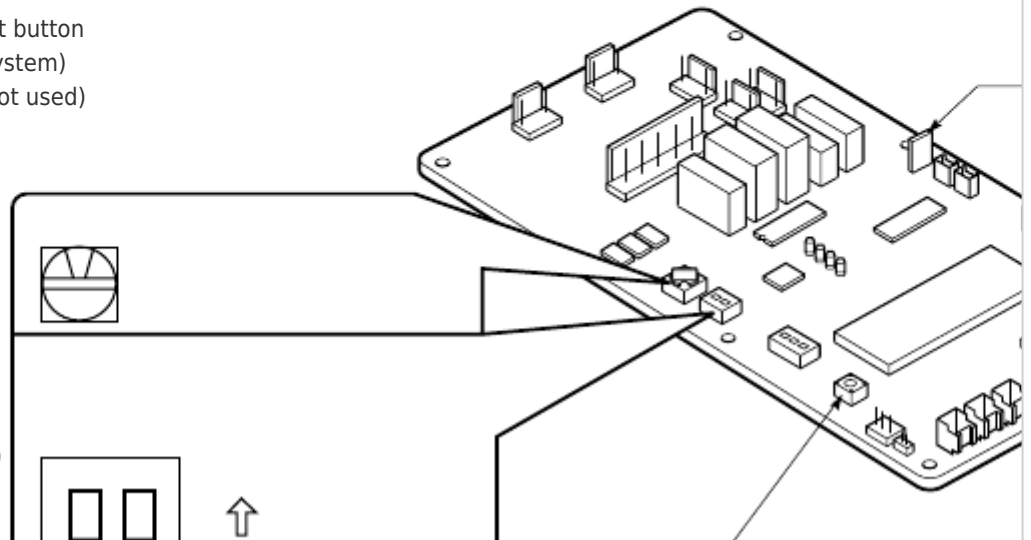

00 auto address

("0" when shipped from factory)

20

ON side

: S3

OFF side

(S3 2P dip switch, green or blue)

Both OFF

Outdoor control PCB

A. ADD (S1):

Automatic address setting start button

Used for central control (link system)

and group control (Normally, not used)

R.C. address

ON

ON side

1

2

OFF side

87

S4359146

CN006 (2P Black)

2093_C_1

R.C. address

(S2 Rotary switch, Black)

0

Set to 0

[Table of Contents](#)