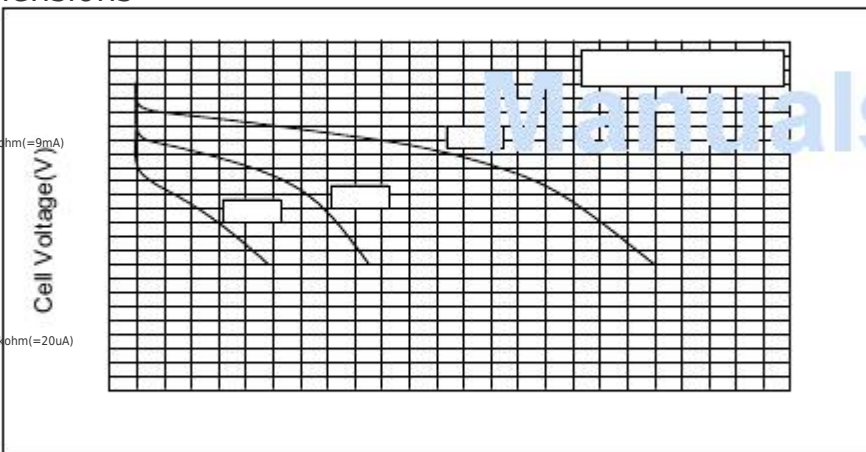

Discharge Load(kohm)

Nominal Capacity

Nominal Voltage

Standard Discharge Current

Max. Discharge Current

D

Temperature Range

Weight

Dimensions

*1

*2

*3

Load: 280ohm(=9mA)

Load: 150kohm(=20uA)