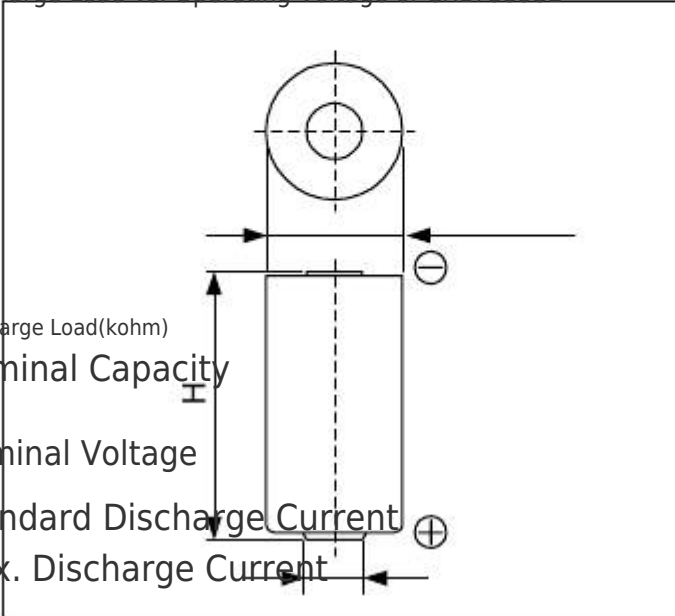

SANYO Lithium

Duration(year)

Discharge Load vs. Operating Voltage of CR17335SE