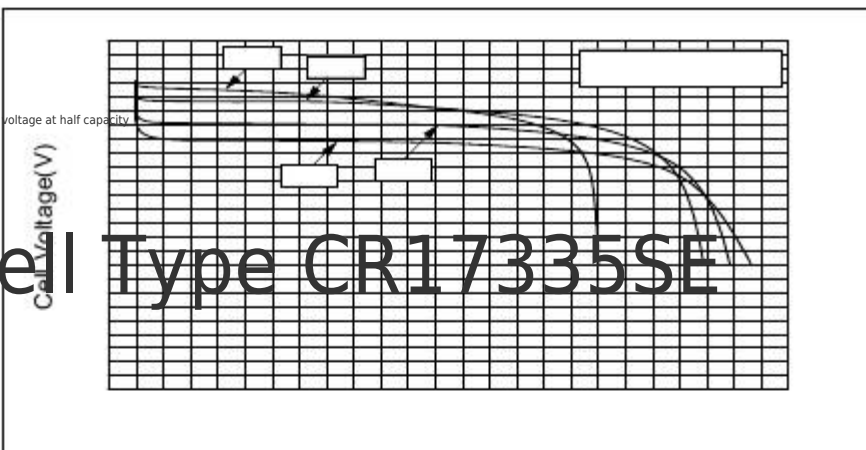

*1

*2

*3

Operating voltage at half capacity

10

30

100

300