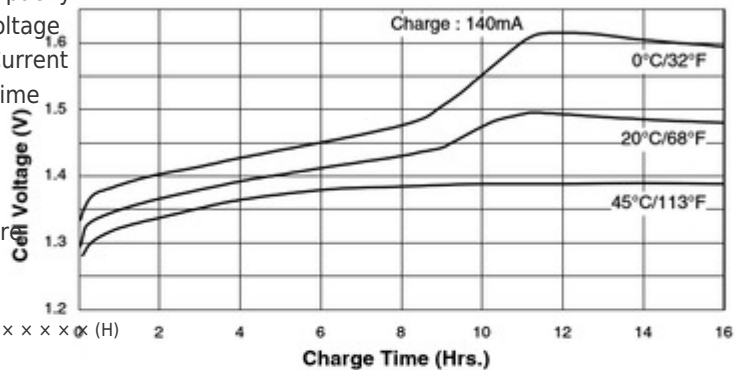

1.0
0.8
(2 It)
0.6
0
10
20
30
8
10
12
14
16
Charge : 140mA × 16Hrs.
at 20°C/68°F
(0.1 It)
8
10
12
14
16
Charge : 140mA × 16Hrs.
at 20°C/68°F
(1 It)
40
50
60
70
80

SANYO Cadnica

Cell Type N-1U

Typical Characteristics Specifications

Charge
Nominal Capacity
Nominal Voltage
Charging Current
Charging Time
Charge
Ambient
Discharge
Temperature
Storage
Weight
Dimensions D) × × × × (H)
(with tube)

Charge

Discharge(at high rate)

Discharge(at low rate)