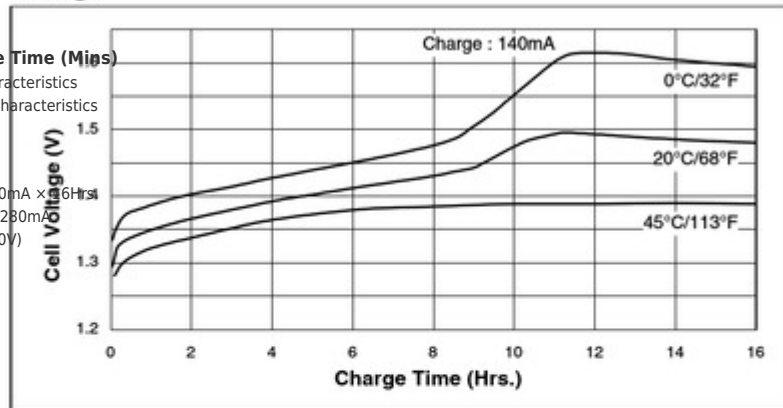

Typical Characteristics

Charge