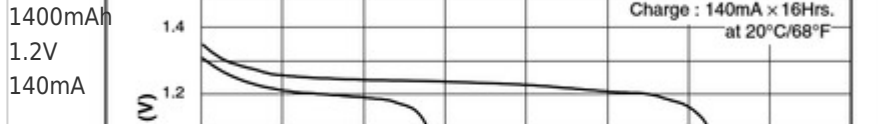

Discharge(at high rate)

Operating Temperature
1400mAh
1.2V
140mA

Cell Type Specific

Nominal Capacity		
Nominal Voltage		
Charging Current		
Charging Time		
Ambient Temperature	Charge	0
	Discharge	-20
	Storage	-30
Weight		
Dimensions(D)×(H) (with tube)		35 1.