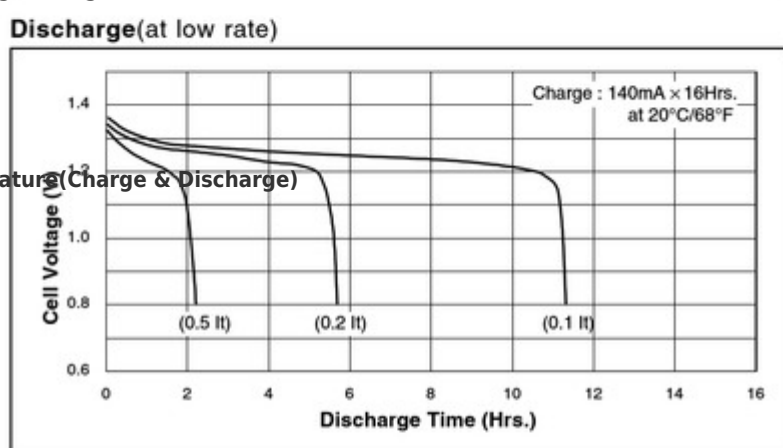

Charge
Nominal Capacity
Nominal Voltage
Charging Current
Charging Time
Charge
Ambient
Discharge
Temperature
Storage
Weight
Dimensions D) × × × × (H)
(with tube)

Charge

Discharge(at high rate)

Discharge(at low rate)