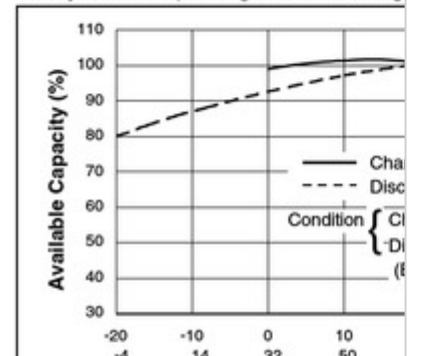

Temperature(Charge & Discharge)