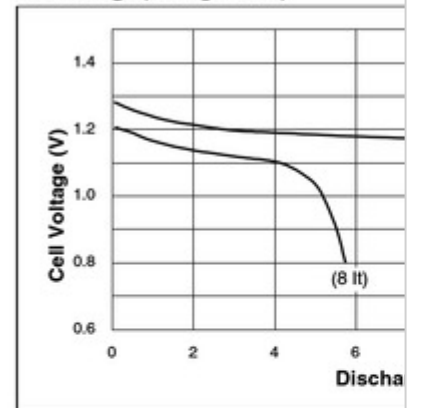

Discharge(at high rate)