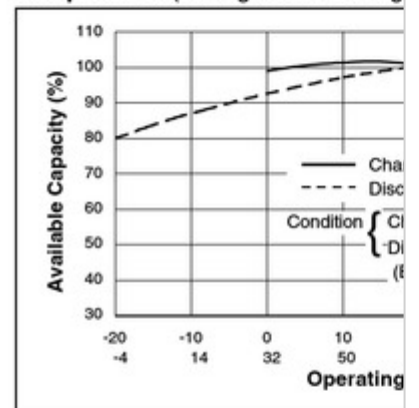

Charge
Nominal Capacity
Nominal Voltage
Charging Current
Charging Time
Charge
Ambient
Discharge
Temperature
Storage
Weight
Dimensions D) × × × × (H)
(with tube)

Charge

Discharge(at high rate)

Discharge(at low rate)

Temperature(Charge & Discharge)

1.4
1.2
1.0
0.8
0.6
0
2
4
110
100
90
80
70
60
Condition
50
40
30
-20
-10
0
-4
14
32

Temperature(Charge & Discharge)

Discharge(at high rate)

Operating Temperature
1400mAh
1.2V
140mA