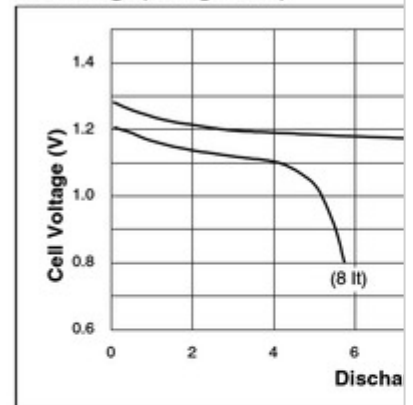

1.0
0.8
(2 It)
0.6
0
10
20
30
8
10
12
14
16
Charge : 140mA × 16Hrs.
at 20°C/68°F
(0.1 It)
8
10
12
14
16
Charge : 140mA × 16Hrs.
at 20°C/68°F
(1 It)
40
50
60
70
80

SANYO Cadnica

Cell Type N-1U

Typical Characteristics Specifications

Charge
Nominal Capacity
Nominal Voltage
Charging Current
Charging Time
Charge
Ambient
Discharge
Temperature
Storage
Weight
Dimensions D) × × × × (H)
(with tube)

Charge

Discharge(at high rate)

Discharge(at low rate)