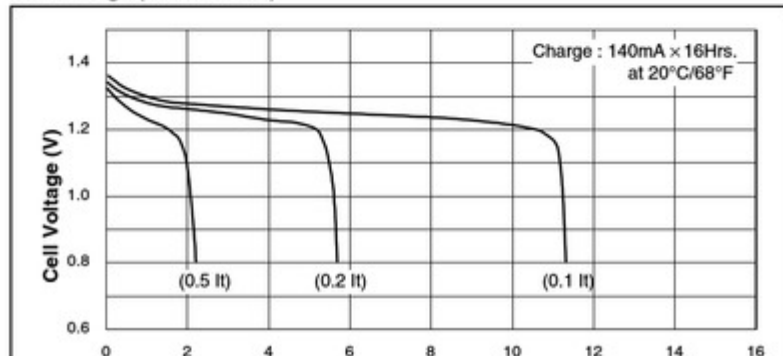

Discharge(at low rate)