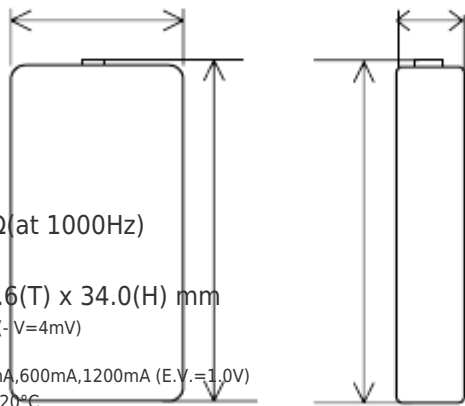

ManualsLib.com

Related Manuals for Sanyo Twicell HF-D4U

[Camera Accessories Sanyo Twicell HF-A1U Specifications](#)