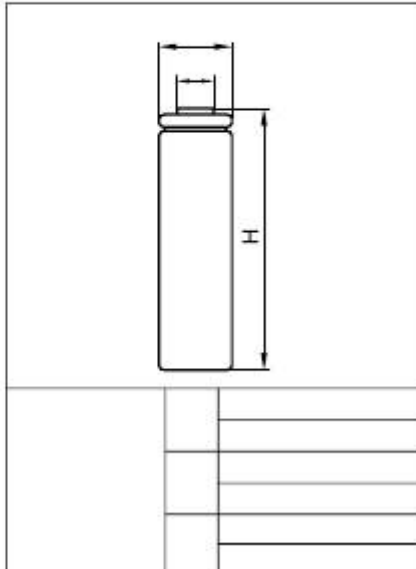

[Enlarged version](#)

SANYO

Cadnica

2
4
6
Discharge Time (Hrs.)
D
d
±0.3
mm
49.5
H
±0.012
inch
1.949
Dimensions
13.8
±0.2
mm
of
D
±0.008
0.543
inch
Bare Cell
7.0
mm
d
0.276
inch
Charge : 60mA
0°C/32°F
20°C/68°F
40°C/104°F
60°C/140°F

(at 50% discharge)
Weight
Dimensions(D)×(H)
(with tube)

SANYO Cadnica

Discharge (at high rate)

1.4
1.2
1.0
0.8
0
10
20

Discharge (at high rate)

1.4
1.2
1.0
0.8
0
2
4

Temperature (Charge & Discharge)

100
90
80
70