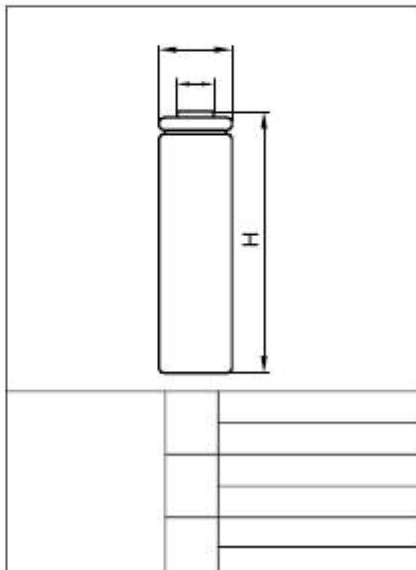

[Enlarged version](#)

SANYO

Cadnica

2
4
6
Discharge Time (Hrs.)
D
d
±0.3
mm
49.5
H
±0.012
inch
1.949
Dimensions
13.8
±0.2
mm
of
D
±0.008
0.543
inch
Bare Cell
7.0
mm
d
0.276
inch
Charge : 60mA
0°C/32°F
20°C/68°F
40°C/104°F
60°C/140°F

(at 50% discharge)
Weight
Dimensions(D)×(H)
(with tube)

SANYO Cadnica

Discharge (at high rate)

1.4
1.2
1.0
0.8
0
10
20

Discharge (at high rate)

1.4
1.2
1.0
0.8
0
2
4

Temperature (Charge & Discharge)

100
90
80
70