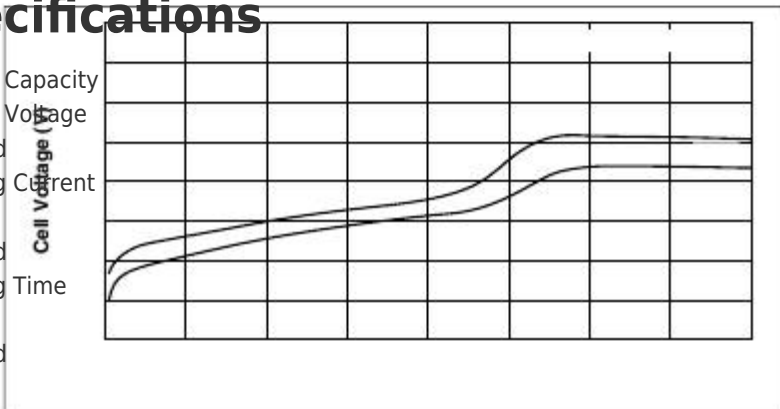

Cell Type N-600AAK

Specifications

Nominal Capacity
Nominal Voltage
Standard Charging Current
Quick Standard Charging Time
Quick Standard Charge
Quick Ambient Temperature
Discharge Storage Internal Impedance (A_v)