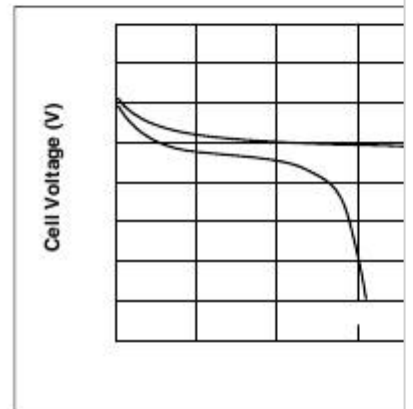

[Enlarged version](#)

SANYO

Cadnica

2
4
6
Discharge Time (Hrs.)
D
d
±0.3
mm
49.5
H
±0.012
inch
1.949
Dimensions
13.8
±0.2
mm
of
D
±0.008
0.543
inch
Bare Cell
7.0
mm
d
0.276
inch
Charge : 60mA
0°C/32°F
20°C/68°F
40°C/104°F
60°C/140°F

Temperature : 20°C/68°F
0.3 It
0.1 It
80
100
120
140
160
Charge : 180mA @ 5Hrs.
at 20°C/68°F
(0.1 It)
8
10
12
14
16

Cell Type N-600AAK

Specifications

Nominal Capacity
Nominal Voltage
Standard Charging Current
Quick Standard Charging Time
Quick Standard Charge
Quick Ambient Temperature
Discharge Storage Internal Impedance (A_v)