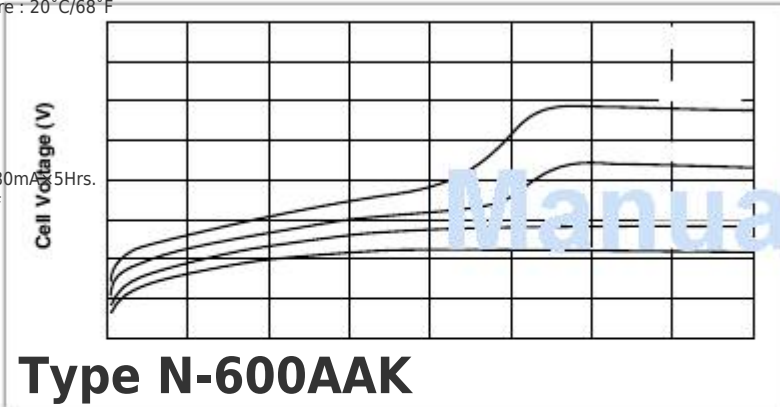

[Enlarged version](#)

SANYO

Cadnica

2
4
6
Discharge Time (Hrs.)
D
d
±0.3
mm
49.5
H
±0.012
inch
1.949
Dimensions
13.8
±0.2
mm
of
D
±0.008
0.543
inch
Bare Cell
7.0
mm
d
0.276
inch
Charge : 60mA
0°C/32°F
20°C/68°F
40°C/104°F
60°C/140°F

Temperature : 20°C/68°F
0.3 It
0.1 It
80
100
120
140
160
Charge : 180mA @ 5Hrs.
at 20°C/68°F
(0.1 It)
8
10
12
14
16

Cell Type N-600AAK

Specifications

Nominal Capacity
Nominal Voltage
Standard Charging Current
Quick Standard Charging Time
Quick Standard Charge
Quick Ambient Temperature
Discharge Storage Internal Impedance (A_v)