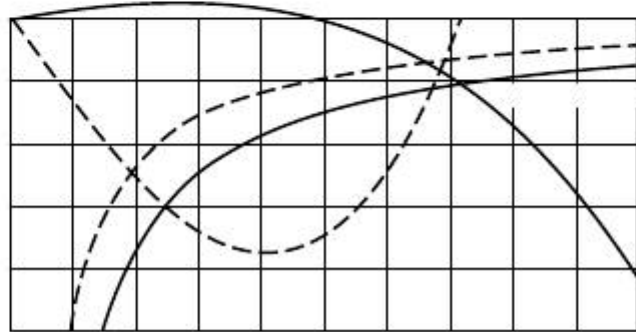

AXIS AIR VELOCITY (ft./sec)
VERTICAL DISTANCE (ft.)