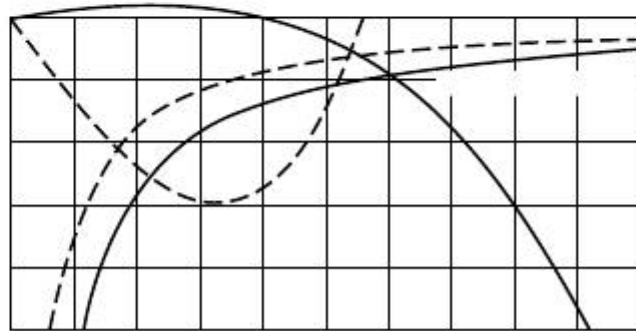

AXIS AIR VELOCITY
2115_T_1
20
23
26
29
33

AXIS AIR VELOCITY
2116_T_1
20
23
26
29
33

AXIS AIR VELOCITY
HEATING
HIGH
68° F
54°

: COOLING
: HEATING
2117_T_1
I - 97

1. Specifications

SM830082

AXIS AIR VELOCITY (ft./sec)
VERTICAL DISTANCE (ft.)