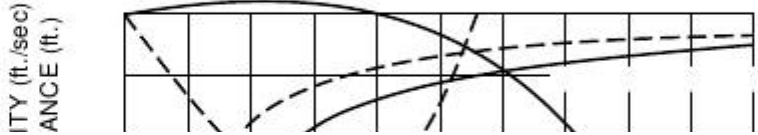

1-12 Air throw distance chart

Ceiling Mounted Type

Model: 24 Type

Model: 36 Type

Model: 42 Type

FAN SPEED

ROOM AIR TEMP.

LOUVER ANGLE

HORIZONTAL DISTANCE ●

0
3
7
10
13
17
0
3