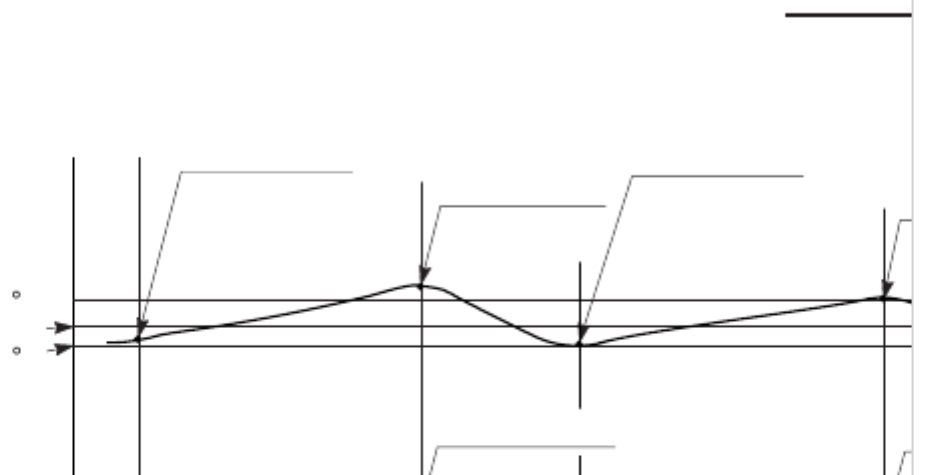

(B) Heating

REMOTE CONTROL
SENSOR

(Only for wireless
remote controller)

SET. +2 F

SETTING TEMP.

SET. -2 F

BODY SENSOR

+2 F

SET TEMP. +7 F SHIFT

-2 F

SET TEMP.

COMPRESSOR

1

OUTDOOR FAN

(H OR M)

2

INDOOR FAN

2