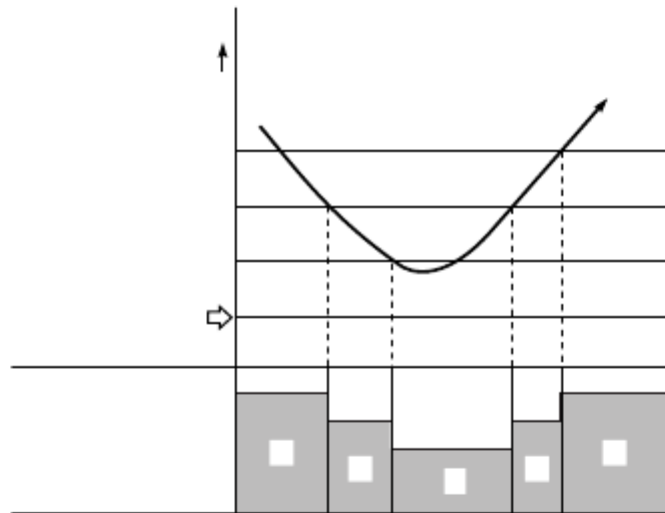

SET TEMP.
INDOOR FAN
SPEED
H
M
H

: High
L : Low
M
: Middle

Chart Explanations and notes

ROOM TEMP.
(deg)

SET TEMP.
-2
-4

INDOOR FAN
SPEED
H
H
: High
L : Low
M
: Middle

Chart Explanations and notes

II - 5

2. Processes and functions

H
M
L
1923_M_S
H
M
M
L
1924_M_S

ManualsLib.com

Fig. 4