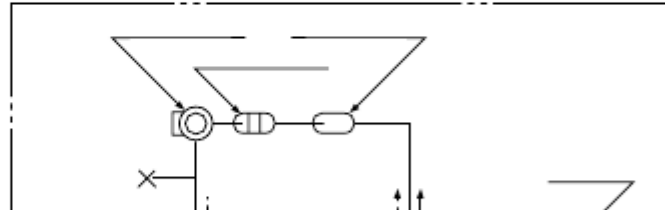

Gas line
O.D.
nipple
3/4"
(19.05mm)
Heat exchanger
Distributor
Strainer
Electronic
ref.control
valve
Liquid line
O.D.
nipple
3/8"
(9.52mm)
I - 49

1. Specifications

EC
P
M

Strainer
2180_THS_I
EC
P
M
Strainer
1398_THS_I
SM830082