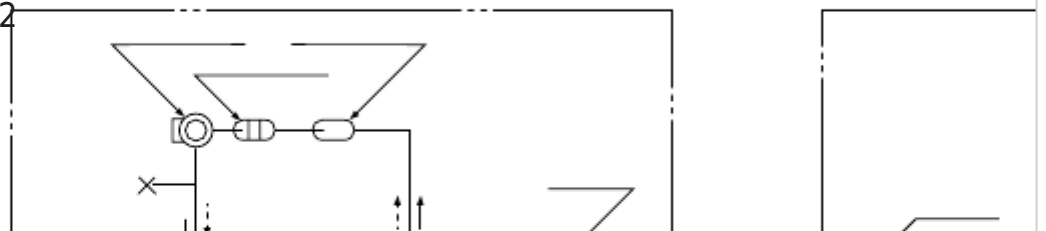

1-5 Refrigerant Flow Diagram

Outdoor Unit: CH2442

Compressor

High
pressure
switch

EC

P

Sub-heat exchanger

Cooling Cycle

Heating Cycle

Outdoor Unit: CH3642

Compressor

High
pressure
switch

EC

P