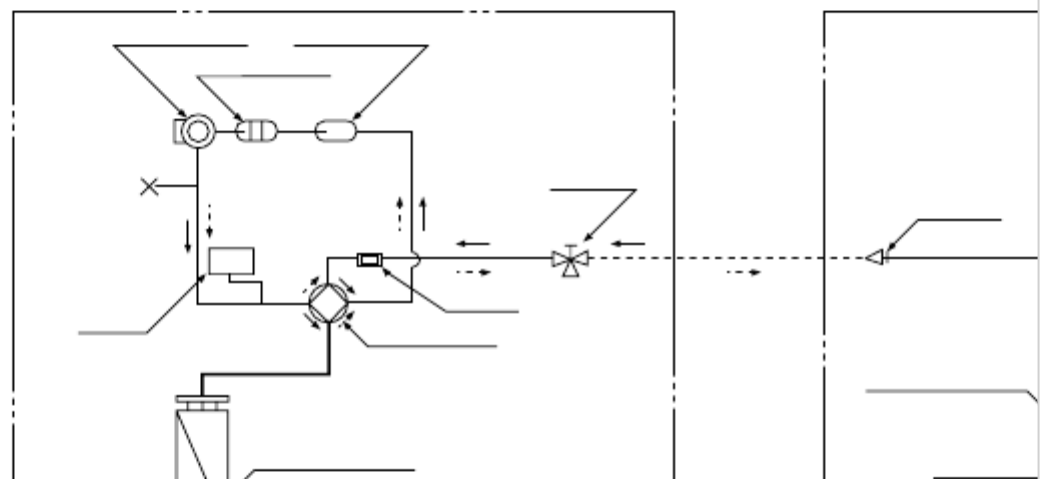

Gas line
O.D.
nipple
3/4"
(19.05mm)
Heat exchanger
Distributor
Strainer
Electronic
ref.control
valve
Liquid line
O.D.
nipple
3/8"
(9.52mm)
I - 49

1. Specifications

EC
P
M

Strainer
2180_THS_I
EC
P
M
Strainer
1398_THS_I
SM830082