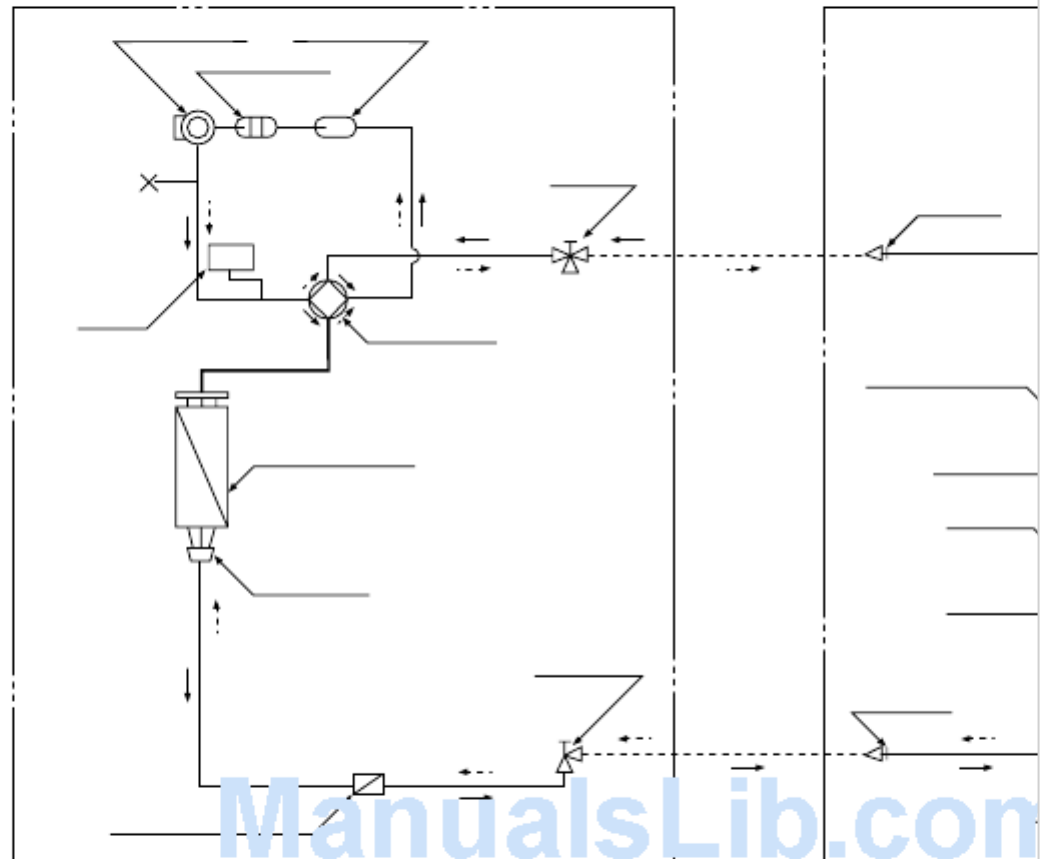

Gas line
O.D.
nipple
3/4"
(19.05mm)
Heat exchanger
Distributor
Strainer
Electronic
ref.control
valve
Liquid line
O.D.
nipple
3/8"
(9.52mm)
I - 49

1. Specifications

EC
P
M

Strainer
2180_THS_I
EC
P
M
Strainer
1398_THS_I
SM830082