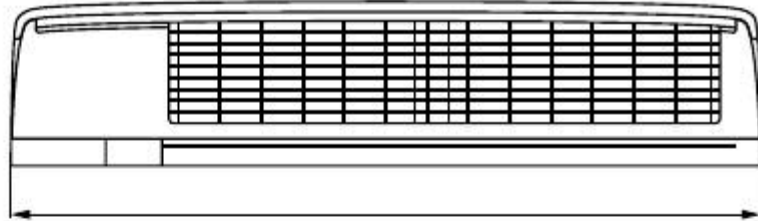

Heat exchanger  
10SK-E : Without power cord  
1800

10SKX : With power cord

232  
Connecting pipe (0.49m)  
(Flare  $\varnothing 6.35$ )

65.5  
Hanger  
For stud bolt  
( $\varnothing 8 \sim \varnothing 10$ )  
For stud bolt  
( $\varnothing 6$ )