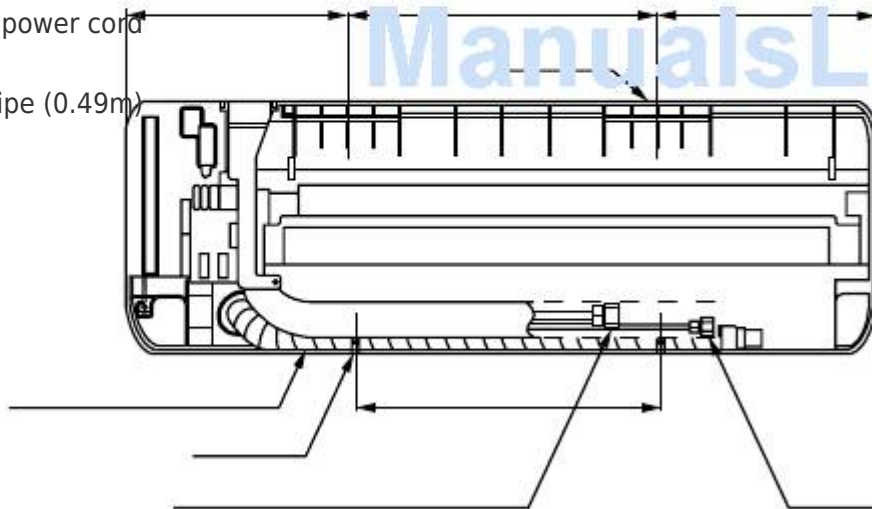

Heat exchanger
10SK-E : Without power cord
1800

10SKX : With power cord

232
Connecting pipe (0.49m)
(Flare $\varnothing 6.35$)

65.5
Hanger
For stud bolt
($\varnothing 8 \sim \varnothing 10$)
For stud bolt
($\varnothing 6$)

120 or more
Hanger
Installation
plate outline

60.5
269
126