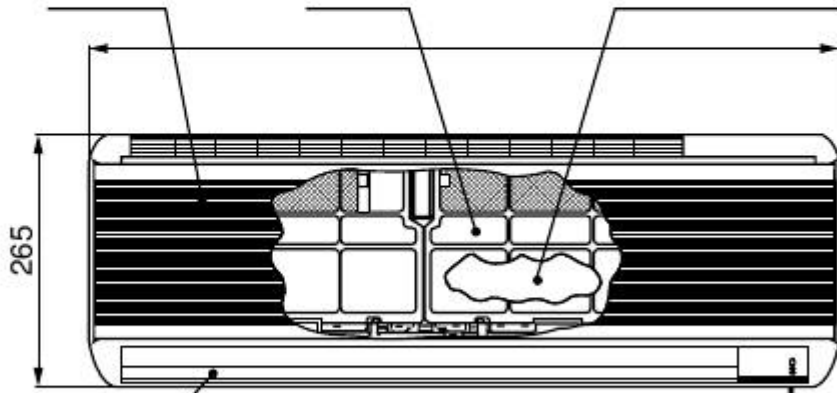

Knock out system
Front panel
Back body
47
Knock out system
Wireless
remote
control
Minimum
Remote
distance to wall
control
holder
174
47
55
16
59.6
5

[Table of Contents](#)