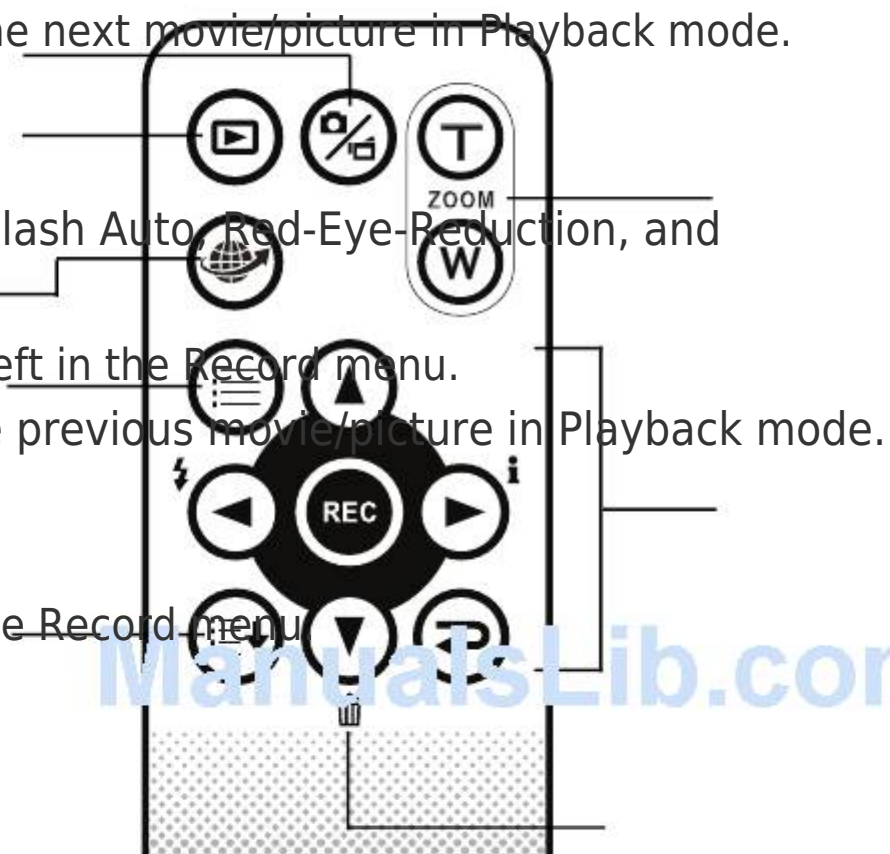

Menu button
Menu Rolling button

TOSHIBA

(Sample Illustration) Remote control
Leading Innovation >>>

Button functions

Direction Buttons:

Right Button

Turn the LCD Information ON/OFF.

Press to scroll to the right in the Record menu.

Press to advance to the next movie/picture in Playback mode.

Fast forward movies.

Left button

Turn OFF the Flash, Flash Auto, Red-Eye-Reduction, and Digital Light.

Press to scroll to the left in the Record menu.

Press to return to the previous movie/picture in Playback mode.

Fast rewind movies.

Up button

Press to scroll up in the Record menu.

TM

Zoom button

Direction buttons

Return button

ManualsLib.com