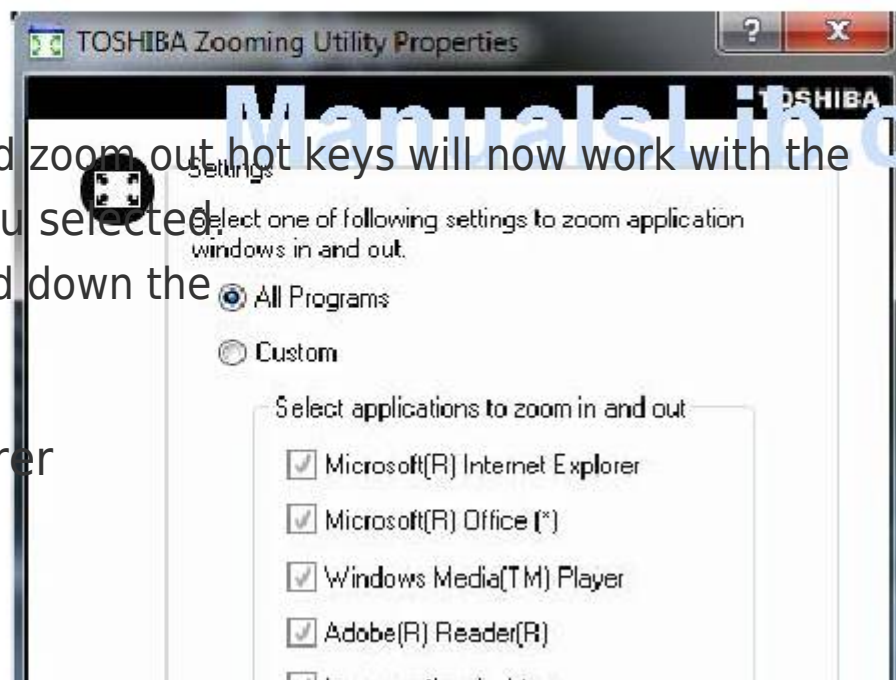

Microsoft

Microsoft

Windows Media

Adobe

Icons on the desktop

To access the TOSHIBA Zooming Utility:

1

Click Start, All Programs, TOSHIBA, Utilities, and then **Zooming Utility.**

The TOSHIBA Zooming Utility Properties screen appears.

(Sample Image) TOSHIBA Zooming Utility Properties screen

2

Select the desired option(s).

3

Click OK.

The zoom in and zoom out hot keys will now work with the applications you selected.

To zoom in, hold down the down the

®

Internet Explorer

®

Office

®