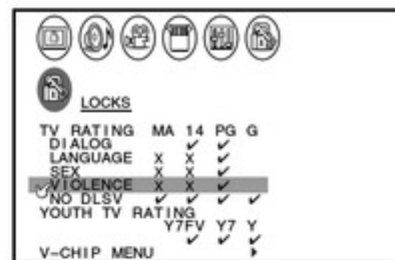

ON : To enable your setting (Lock)

OFF: To release your setting (Unlock)

Note: The CH LOCK function is not affected with this selection.

TV RATING (Independent rating system for broadcasters)

1. From the LOCKS menu, select TV RATING.

2. Press ◀ or ▶ to display the TV RATING menu.

3. Press ▼ or ▲ to select item.

4. Press ▶ to lock (display X)

Press ◀ to unlock (display ✓)

5. Repeat steps 3 and 4 to set the next item.

The TV age-based ratings and content themes you can lock are listed in the table below.