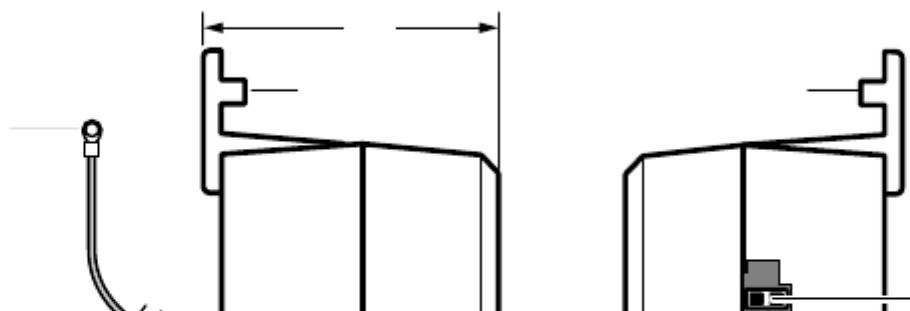

319
320
321

•

[Table of Contents](#)

•

Bookmarks

TO HPFB
FG
SCREW
AC POWER
CORD AND
PLUG 4' 7"
STATION TIP/RING
AMPHENOL 25-PAIR
JACK (FEMALE)
TIE WRAP
SUPPLIED WITH
DK8 TO HOLD
AMPHENOL
CONNECTOR
LEFT SIDE VIEW

FIGURE 4-3

DK8 SIDE VIEW DIMENSION AND PLUG/JACK LOCATIONS

3"
TIE-WRAP
HOLDER
SMDR/
TTY
TIE-WRAP HOLDER

4-3 INSTALLATION-DK8 KSU & PCB

TIE-WRAP
HOLDER
RESERVE BATTERY
(HPFB) CONNECTOR
BATT
DC ON/OFF
POWER SWITCH