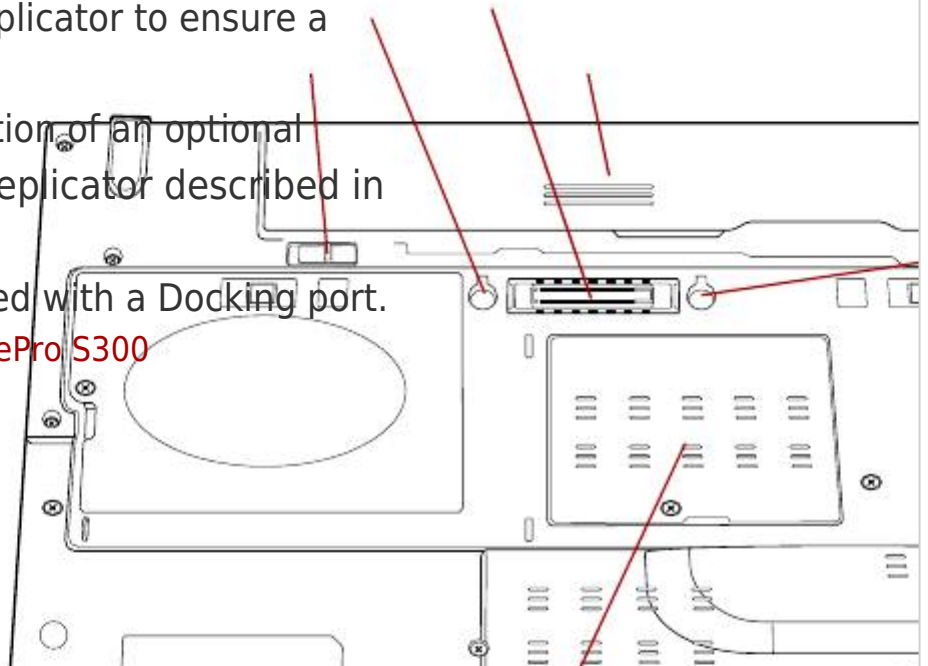

User's Manual

Docking port

Notch

Battery lock

Memory module slot

*Figure 2-5 The underside of the computer*

Notches on the computer engage hooks on the TOSHIBA Express Port Replicator to ensure a secure connection.

This port enables connection of an optional TOSHIBA Express Port Replicator described in Chapter 3,

Some models are equipped with a Docking port.

TECRA A10/S10/M10/SatellitePro S300

Battery pack

*Hardware, Utilities and*

Battery release latch

Notch

*Options.*

2-7

[Table of Contents](#)

[Previous Page](#)  
[Next Page](#)

1  
...  
38  
39  
40  
41  
42  
43  
44  
45

Quick Links: