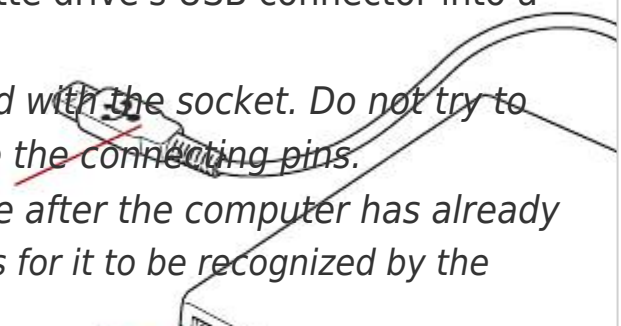

USB FDD Kit

The USB floppy diskette drive accommodates either a 1.44MB or 720KB floppy diskette and connects to one of the computer's USB ports.

Connecting the USB floppy diskette drive

To connect the drive, plug the floppy diskette drive's USB connector into a computer's USB port.

Make sure the connector is properly aligned with the socket. Do not try to force the connection, doing so can damage the connecting pins.

If you connect the USB floppy diskette drive after the computer has already been turned on, it will take about ten seconds for it to be recognized by the