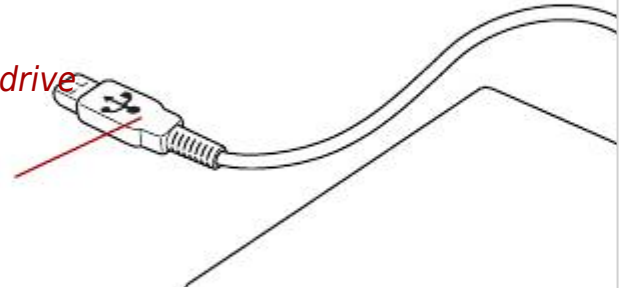

computer. Do not attempt to disconnect and reconnect the drive before this period has elapsed.

User's Manual

USB connector

Disk-In-Use Indicator

Floppy diskette slot

Eject button

Figure 3-13 The USB floppy diskette drive

Figure 3-14 Connecting the USB floppy diskette drive

TECRA A10/S10/M10/SatellitePro S300

USB port

USB connector

3-29

[Table of Contents](#)