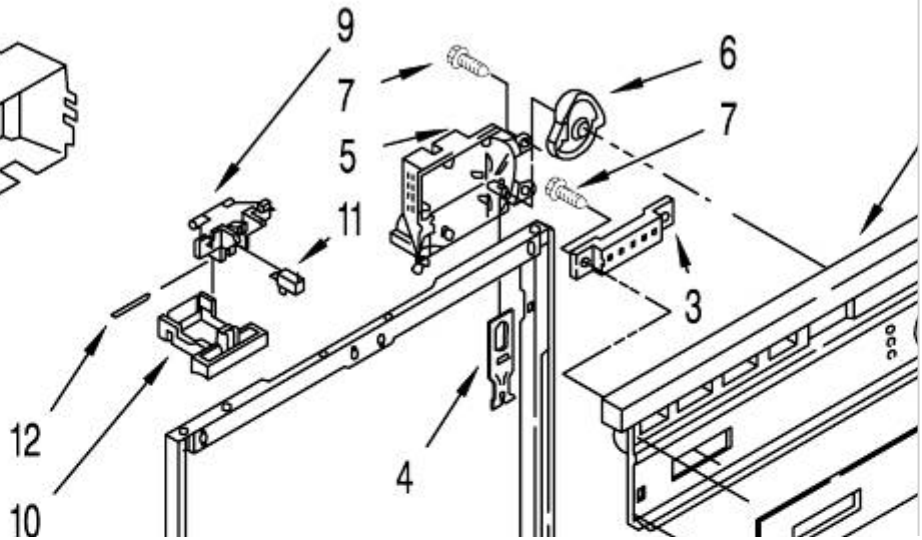

Illus.
Part
No.
No.

DESCRIPTION

- 1 3375274 Console
(Includes Item 2)
- 2 3376025 Insert, Console
- 3 3376028 Switch
- 4 3369529 Follower, Cam
- 5

16

3373626 Timer

6

3369415 Cam

7