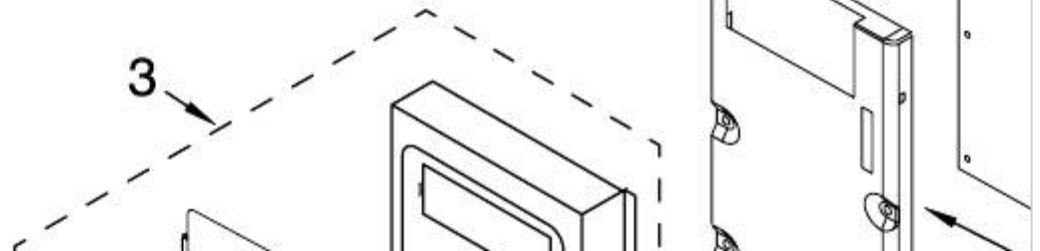

3

8205330

8205331 Black

8205332 Biscuit

4

8183821 Bracket, Control

5

4393744 Plate, Hinge

6

8183726 Microcomputer

8

4393346 Screw

(Black)

(Biscuit)

DESCRIPTION

Literature Parts

Instructions

(Label)

Panel, Control

1

MICROWAVE

HOOD

COMBINATION

Part No. 8205163