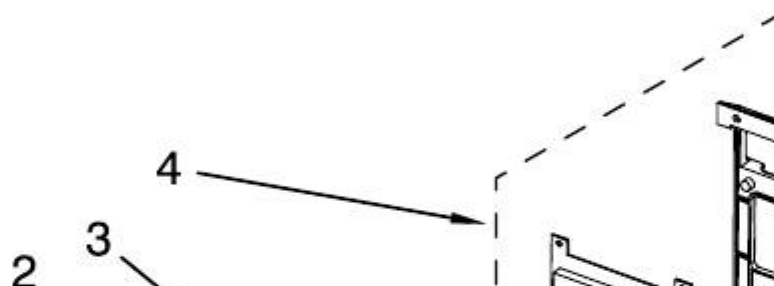

1

Literature 1 →
W10110883 U & C Guide

W10132039 Tech Sheet
8205885 Cook Guide Label
8206587 Install, Instruct.

2

Panel Asy Control

Includes Lens and

Membrane Switch

W10166189 White