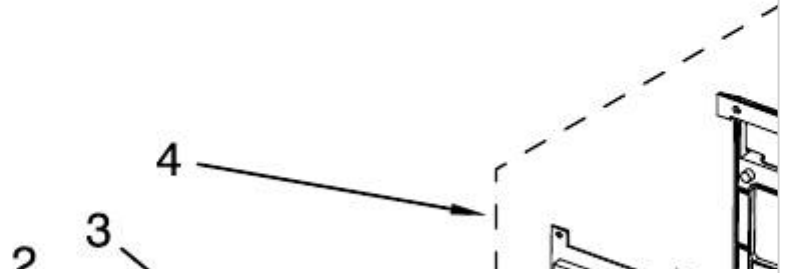

W10132039 Tech Sheet
8205885 Cook Guide Label
8206587 Install, Instruct.

2

Panel Asy Control

Includes Lens and

Membrane Switch

W10166189 White

W10166192 Biscuit

W10166191 Stainless/Unv.Slv.

3 W10166184 Bracket, Control

4 W10166188 Microcomputer

1

Microwave Oven

1.7 Cu. Ft.

Part No. W10166281 Rev. B

[Table of Contents](#)