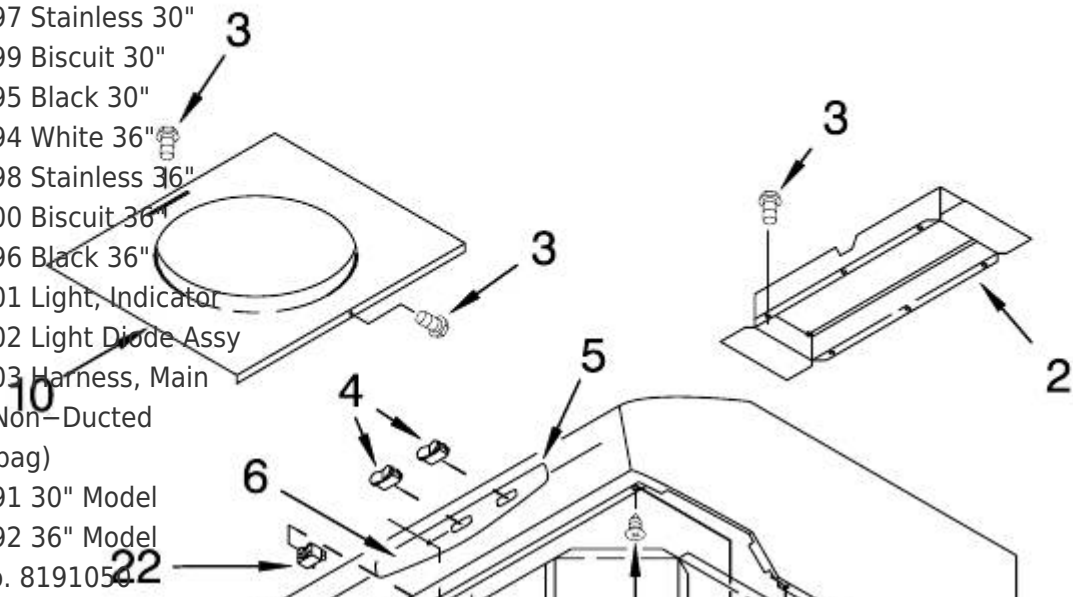

8189889 30" Models

8189890 36" Models

8189891 Harness, Lamp

Panel, Light

8189893 White 30"

8189897 Stainless 30"

8189899 Biscuit 30"

8189895 Black 30"

8189894 White 36"

8189898 Stainless 36"

8189900 Biscuit 36"

8189896 Black 36"

8189901 Light, Indicator

8189902 Light Diode Assy

8189903 Harness, Main

Filter, Non-Ducted

(2 per bag)

4396291 30" Model

4396292 36" Model

Part No. 8191050

Related Manuals for Whirlpool GZ5730XRBO

[Ventilation Hood Whirlpool GZ5730XRBO Installation Instructions And Use & Care Manual](#)

30" (76.2 cm) and 36" (91.4 cm) convertible range hood (24 pages)

[Ventilation Hood Whirlpool GZ5730 Series Installation Instructions And Use And Care Manual](#)

30" (76.2 cm) and 36" (91.4 cm) convertible range hood (21 pages)

[Ventilation Hood Whirlpool GZ5730XRBO1 Parts Manual](#)

Gold line – allure 30" & 36" range hood (use with gas or electric range) (1 page)

[Ventilation Hood Whirlpool GZ5730XRBO1 Installation Instructions And Use & Care Manual](#)

30" (76.2 cm) and 36" (91.4 cm) convertible range hood (24 pages)

[Ventilation Hood Whirlpool GZ5730XR Dimensions](#)

30" and 36" convertible range hood (1 page)

[Ventilation Hood Whirlpool GZ5730XR Installation Instructions And Use And Care Manual](#)

Gz5730xr series, gz5736xr series 30" (76.2 cm) and 36" (91.4 cm) convertible range hood (24 pages)