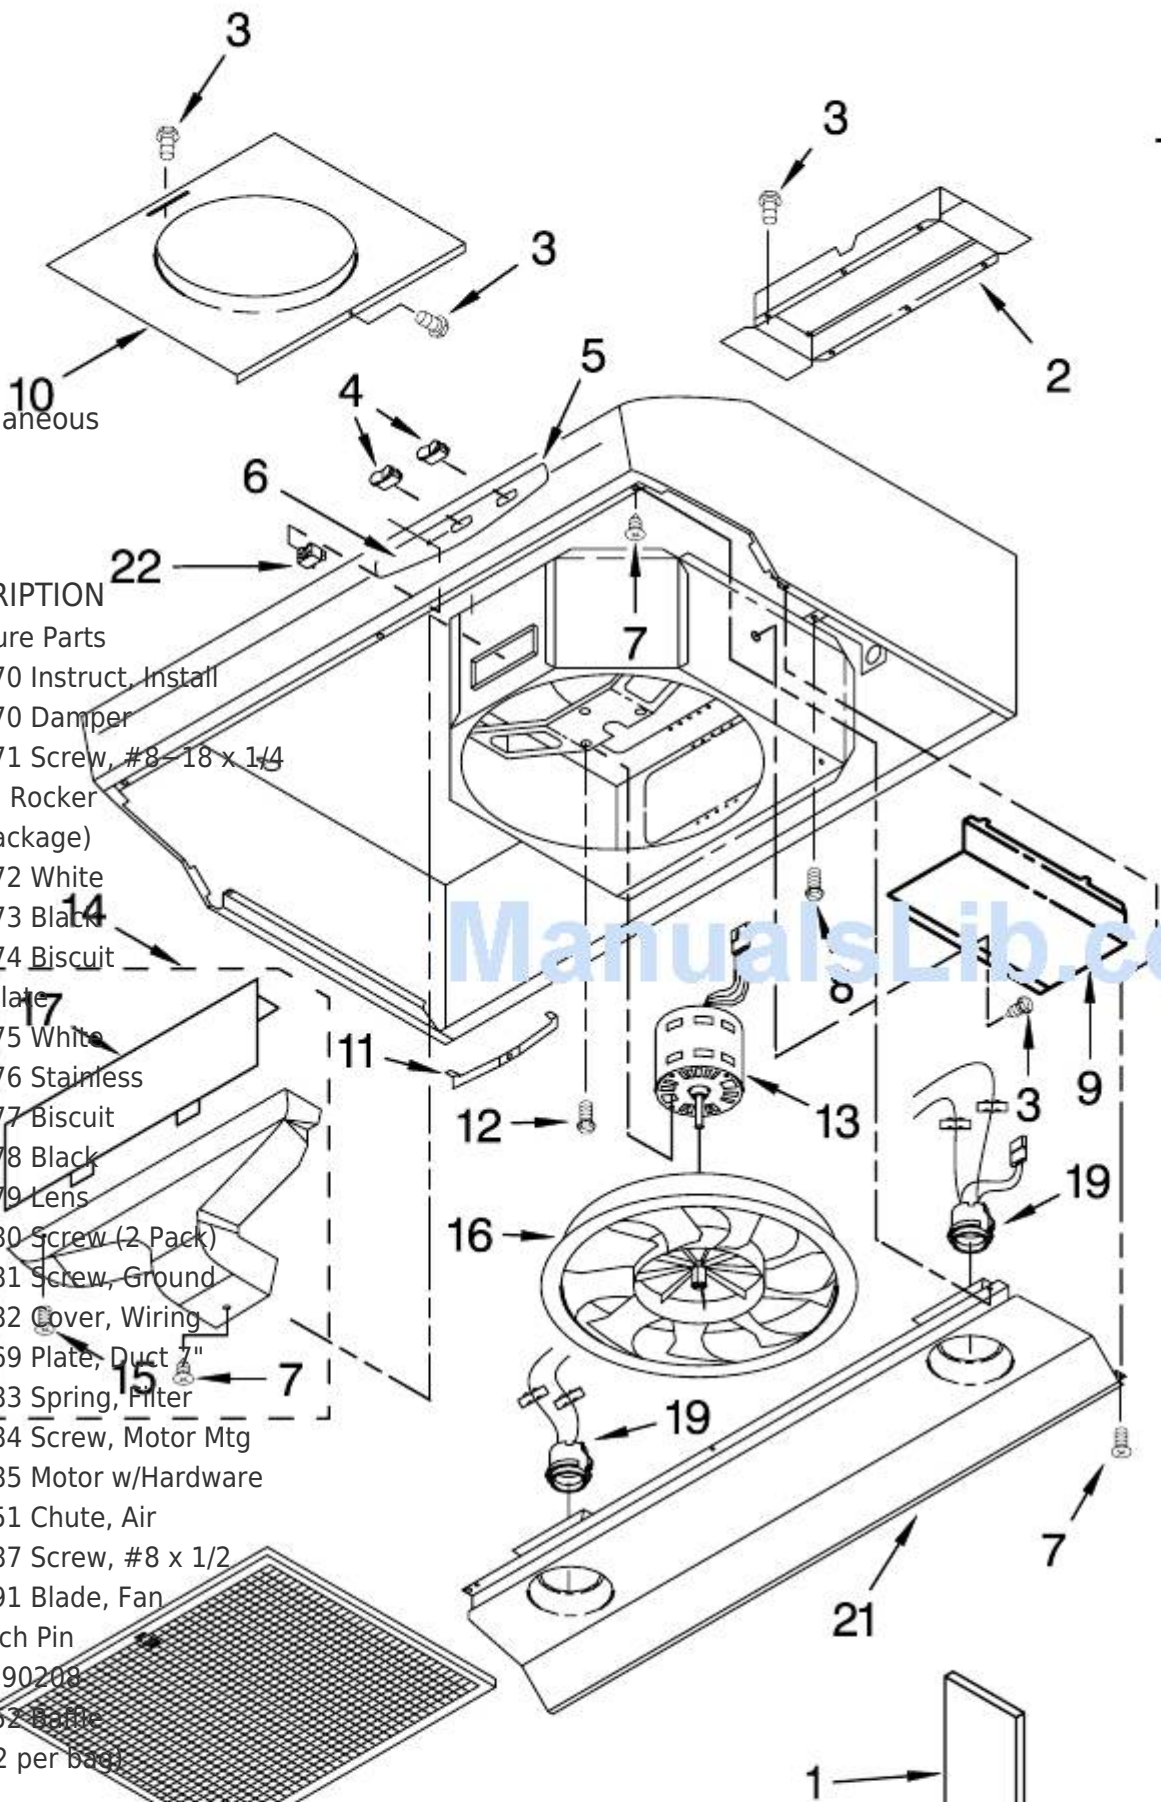

No.

- 1
- 2
- 3
- 4
- 5
- 6

7
8
9
10
11
12
13
14
15
16
17
18
19
21
22
Miscellaneous
1
Part
No.
DESCRIPTION
Literature Parts
9761370 Instruct. Install
8189870 Damper
8189871 Screw, #8-18 x 1/4
Switch, Rocker
(2 in package)
8189872 White
8189873 Black
8189874 Biscuit
Nameplate
8189875 White
8189876 Stainless
8189877 Biscuit
8189878 Black
8189879 Lens
8189880 Screw (2 Pack)
8189881 Screw, Ground
8189882 Cover, Wiring
8189869 Plate, Duct 7"
8189883 Spring, Filter
8189884 Screw, Motor Mtg
8189885 Motor w/Hardware
8191051 Chute, Air
8189887 Screw, #8 x 1/2
8190791 Blade, Fan
Incl Hitch Pin
Part 8190208
8191052 Baffle
Filter (2 per bag)