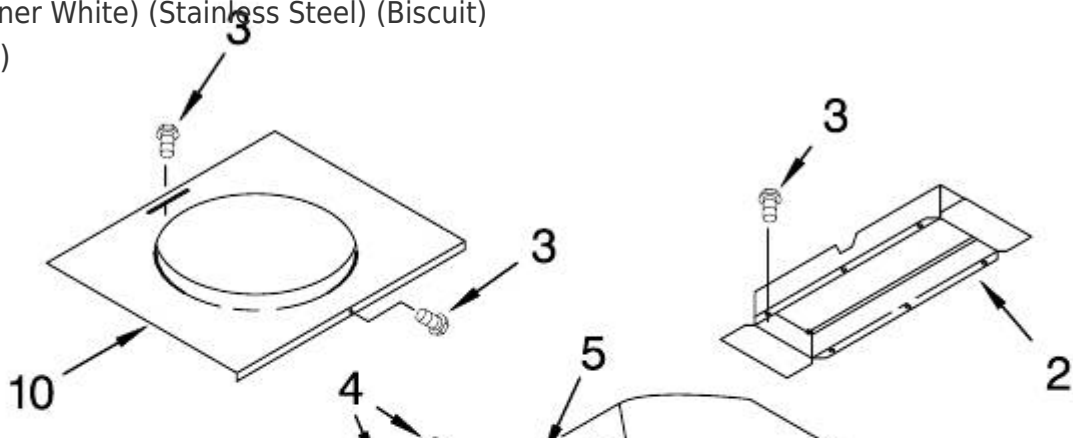

No.

- 1
- 2
- 3
- 4
- 5
- 6

7
8
9
10
11
12
13
14
15
16
17
18
19
21
22
Miscellaneous
1
Part
No.
DESCRIPTION
Literature Parts
9761370 Instruct. Install
8189870 Damper
8189871 Screw, #8-18 x 1/4
Switch, Rocker
(2 in package)
8189872 White
8189873 Black
8189874 Biscuit
Nameplate
8189875 White
8189876 Stainless
8189877 Biscuit
8189878 Black
8189879 Lens
8189880 Screw (2 Pack)
8189881 Screw, Ground
8189882 Cover, Wiring
8189869 Plate, Duct 7"
8189883 Spring, Filter
8189884 Screw, Motor Mtg
8189885 Motor w/Hardware
8191051 Chute, Air
8189887 Screw, #8 x 1/2
8190791 Blade, Fan
Incl Hitch Pin
Part 8190208
8191052 Baffle
Filter (2 per bag)