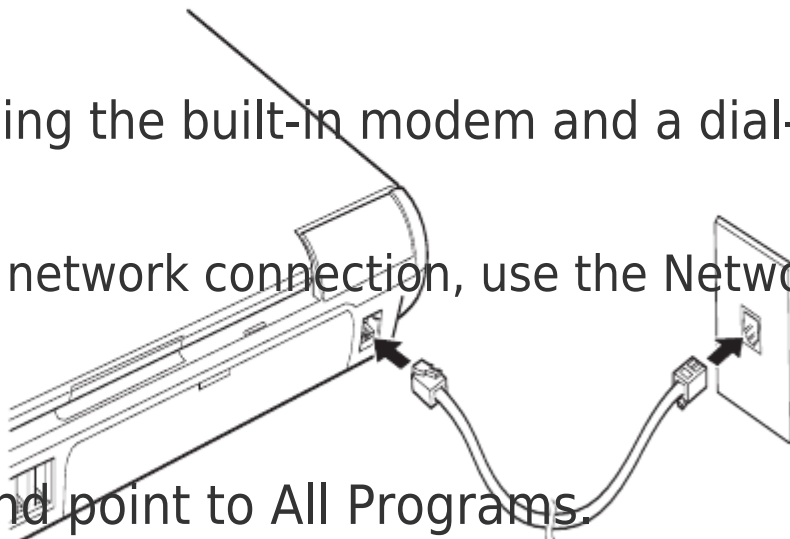

268
269
270
271

•

[Table of Contents](#)

•

Bookmarks

Connecting to the modem port

2

Plug the other end of the RJ11 telephone cable into the modular jack of a standard voice-grade telephone line.

Locally, using the built-in Ethernet LAN adapter by connecting it to a standard RJ45 LAN line.

Remotely, using the built-in modem and a dial-up connection.

To set up the network connection, use the Network Setup Wizard: