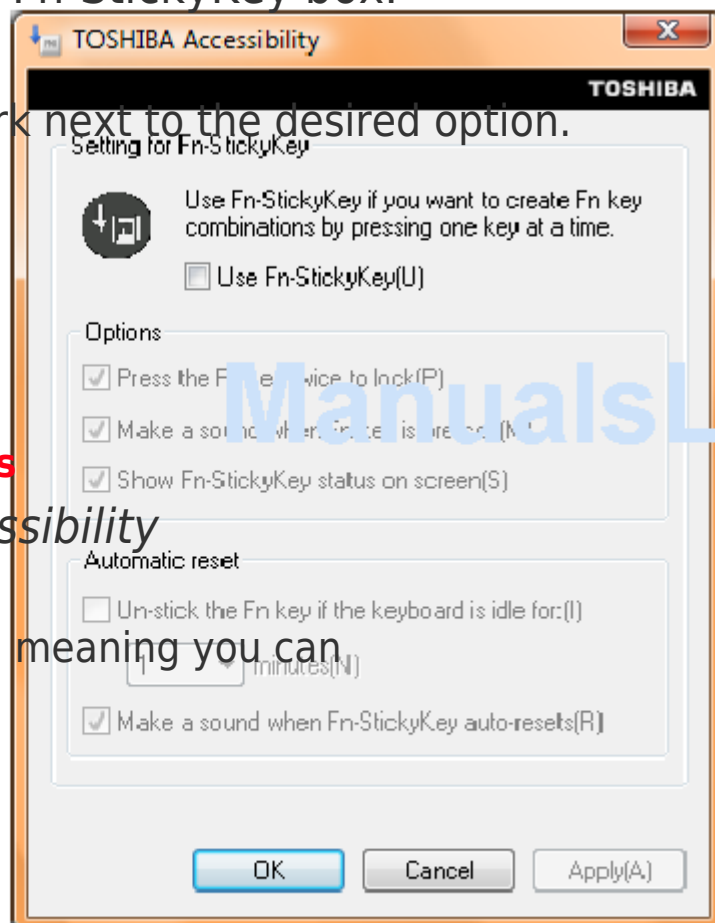

create a hot key combination with one of the function keys without pressing the two keys simultaneously as is usually required.

Using

Accessibility lets you make the

press it once, release it, and then press a function key to activate the hot key function.

(Sample Image) TOSHIBA Accessibility window

To use TOSHIBA Accessibility:

1

Click Start, All Programs, Toshiba, Utilities, and then

Accessibility, or click the Accessibility icon in the Optimize tab of

The TOSHIBA Accessibility window appears.

2

Check the Use Fn-StickyKey box.

3

Put a check mark next to the desired option.

4

Click OK.

TOSHIBA

Assist.

Toshiba Utilities

TOSHIBA Accessibility

Fn

key a sticky key, meaning you can

159

Fn

key to