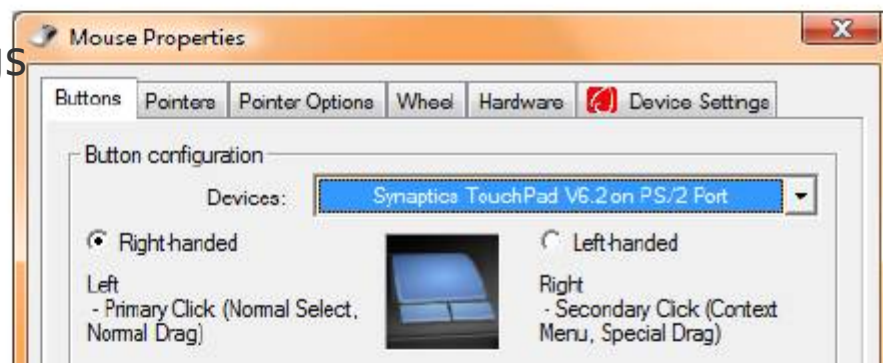

The Mouse Properties screen appears.

(Sample Image) Mouse Properties screen

The settings you can change are divided into these categories:

You may see additional categories depending on your particular pointing device.

2

Adjust the settings as desired, then click OK.

Assist.

Buttons

Pointers

Pointer Options

Wheel

Hardware

Device Settings

Utilities

Mouse Utility

153

[Table of Contents](#)