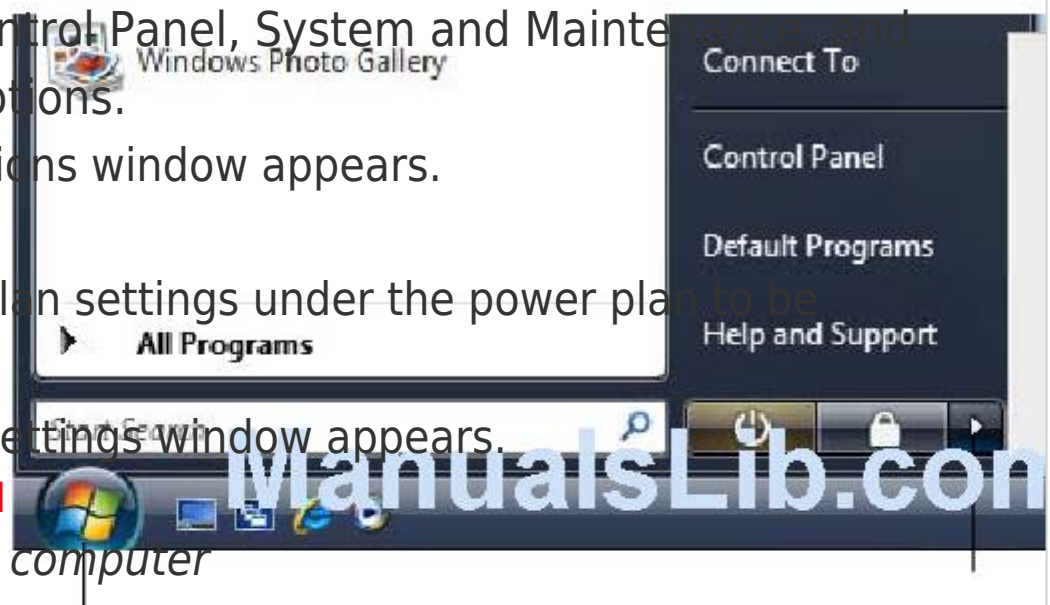

The Edit Plan Settings window appears.

Getting Started

Turning off the computer

Arrow

83

Shut Down Menu

[Previous Page](#)
[Next Page](#)

1
...
80
81
82
83
84
85
86
87