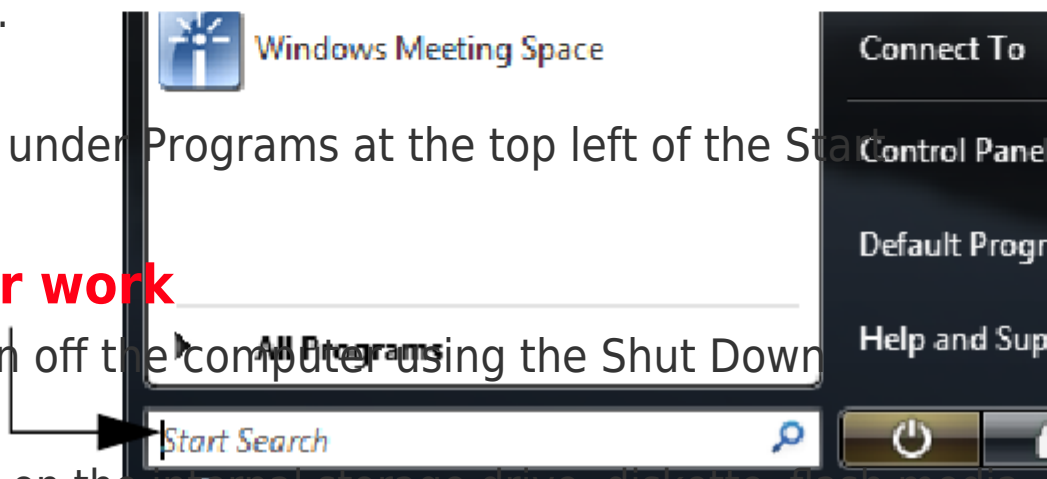

Click Start to display the Start menu.

The Start Search field appears at the bottom of the Start menu.

Start
Search
field

(Sample Image) Start Search field in Start menu

2

Start typing the program's name (field).

As you type, all matching files and programs are displayed in the Start menu.

3

Click WordPad under Programs at the top left of the Start menu.

Saving your work

Before you turn off the computer using the Shut Down command, save your work on the internal storage drive, diskette, flash media, or optical disc. This is one of the most important rules of computing.

When you turn off the computer using the Sleep or Hibernate commands, your work should be there when you resume.

Many programs offer a feature that saves documents at regular intervals. Check your program's documentation to see if it has an automatic save feature.

) in the Start Search

wordpad

Arrow