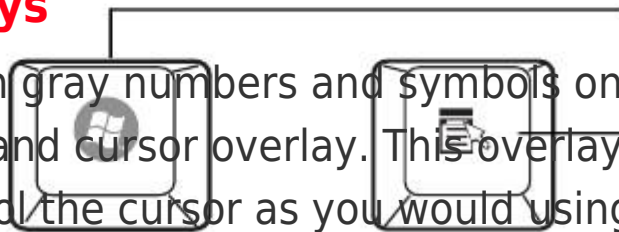

(Sample Illustration) Special Windows

Your computer's keyboard has one key and one button that have special functions in Windows

Windows

Application key—Has a similar function as the secondary mouse button

Overlay keys

The keys with gray numbers and symbols on the front of them form the numeric and cursor overlay. This overlay lets you enter numeric data or control the cursor as you would using the 10-key keypad on a desktop computer's keyboard.