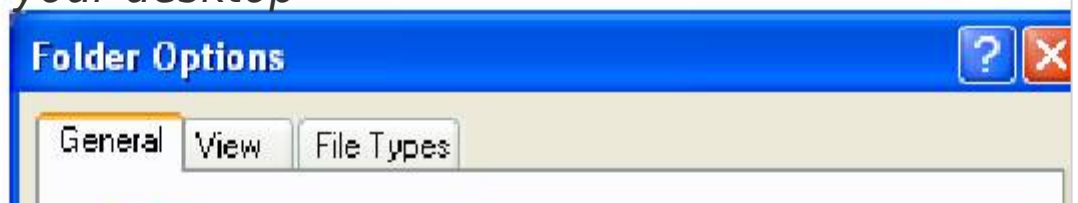

Sample Folder Options dialog box

3

Click the preferred options.

4

Click Apply, then OK.

Personalizing individual windows

Just as you can display a Web page on your desktop, you can also display a Web page in an individual window. If you subscribe to the Web page, it can be automatically updated on

Exploring Your Options

Personalizing your desktop

149

[Table of Contents](#)