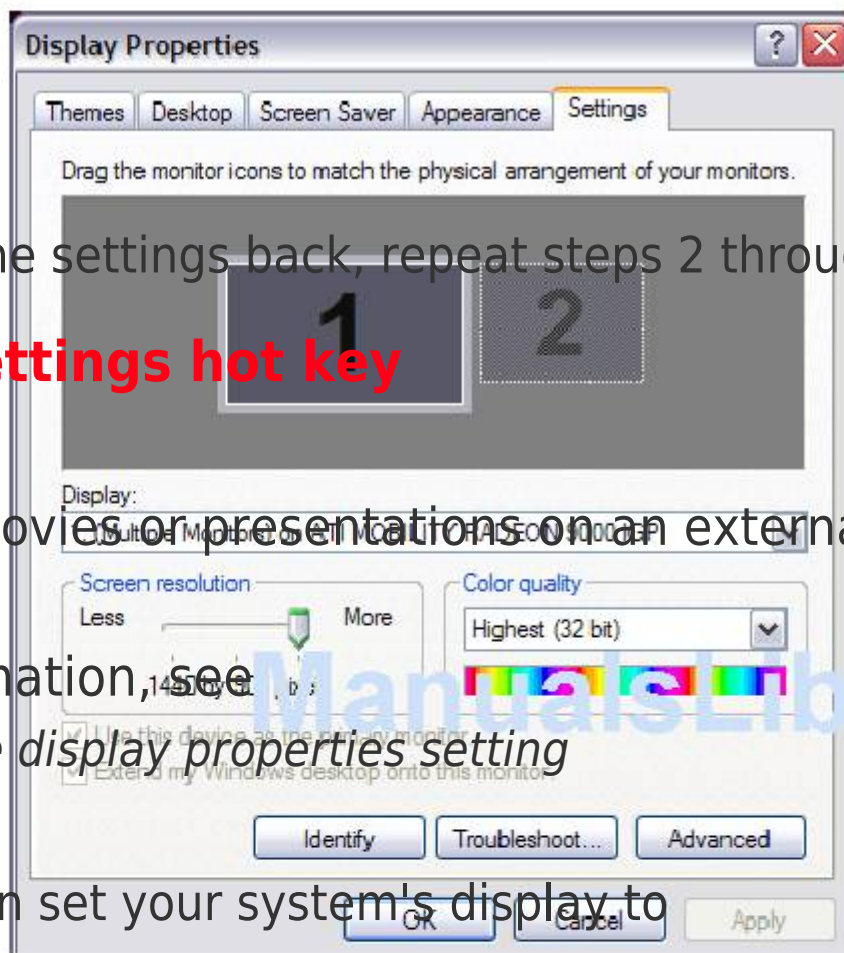

4

The Monitor Settings window appears and asks if you want to keep the settings.

5

Click Yes.

6

To change the settings back, repeat steps 2 through 5.

Display settings hot key

Using the view DVD movies or presentations on an external device.

For

more information, see [Changing the display properties setting](#)

+

keys, you can set your system's display to

Fn

F5

["Display modes" on page](#)

[Exploring Your Options](#)