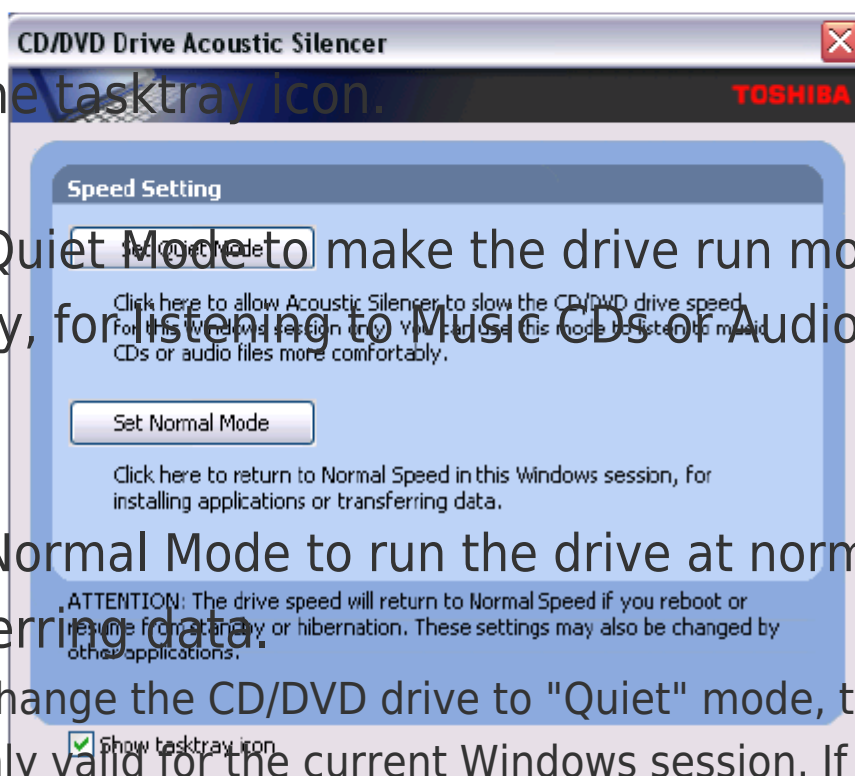

it run more quietly. You can use this utility to make listening to Music CDs more enjoyable.

NOTE

To change the setting, open the Acoustic Silencer by double-clicking the tasktray icon.

1 Click Set Quiet Mode to make the drive run more slowly and quietly, for listening to Music CDs or Audio files on a CD.

2 Click Set Normal Mode to run the drive at normal speed, for transferring data.

When you change the CD/DVD drive to "Quiet" mode, the setting is only valid for the current Windows session. If you shut down, restart, log off, or resume from hibernation, the setting will revert back to Normal speed. The setting can also be changed by CD burning software or other applications that can set the drive speed.