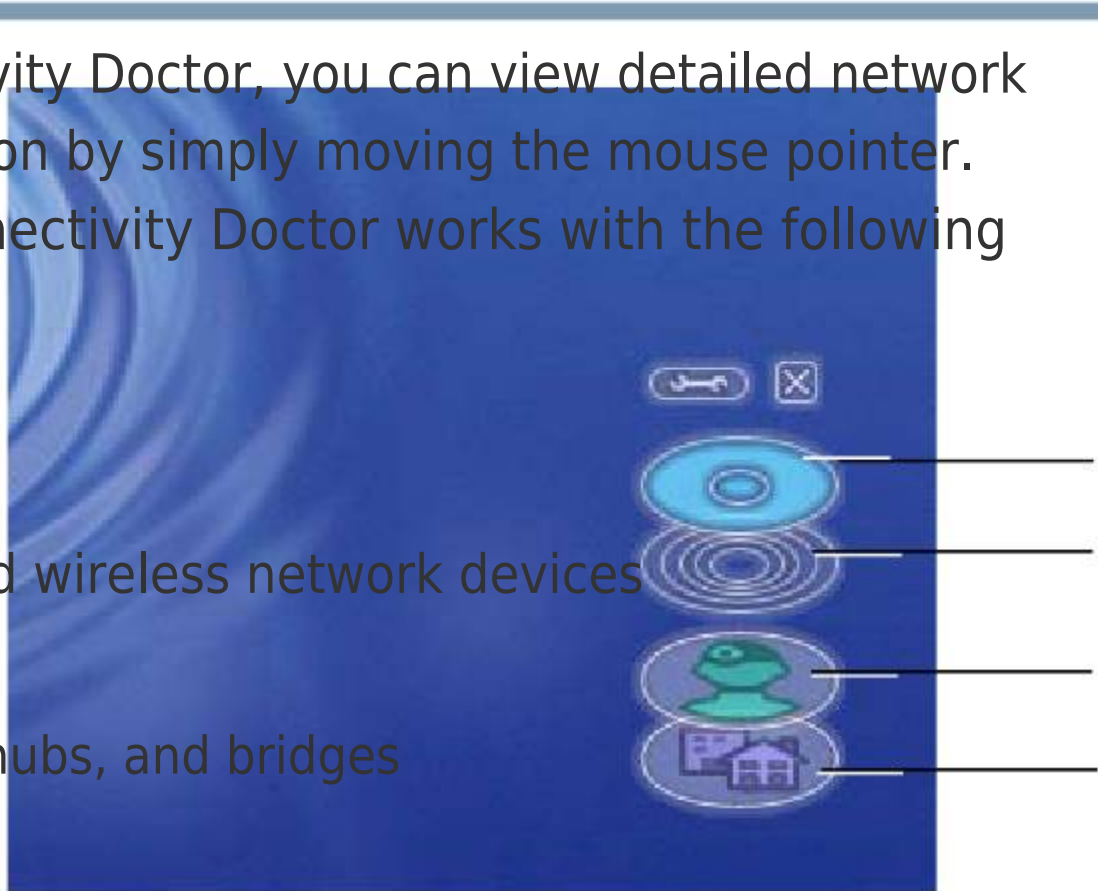

Connectivity Doctor

The Connectivity Doctor lets you analyze your network connections and fix network-connection problems.

Using

Connectivity Doctor, you can view detailed network information by simply moving the mouse pointer.

The Connectivity Doctor works with the following network devices:

Wired and wireless network devices

Routers, hubs, and bridges

Access points

Wireless LAN

Bluetooth

Connectivity Doctor

Profiles